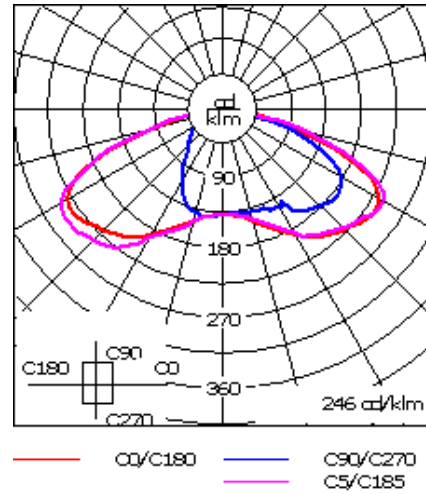

Specifications

Material description

Body	Luminaire body and lens frame constructed in die cast aluminum.
Lens	Tempered glass lens.
Colors	 RAL9004 Black RAL9007 Grey Metallic RAL9016 White RAL8019 Dark Bronze
Gasket	Silicone rubber gasket
Fasteners	PCS polymer coated stainless steel
Ingress protection	IP65
Impact resistance	IK07
Corrosion resistance	5CE

Electrical description

Power supply	Integral [ECG] electronic driver 120V-277V. 0-10V dimmable, to be specified with order.
Driver / Ballast	Integral EC electronic converter

Additional information

Lifetime	Ta=25°/40° L90B10 > 90000h
Listings	ETL listed. Suitable for wet locations.

WE-EF LIGHTING USA, LLC

410-D Keystone Drive, 15086 Warrendale, PA 15086 - Phone: +1 724 742 0030
customersupport.usa@we-ef.com - <https://we-ef.com/us>
Subject to technical changes and errors. - Generated on 11/23/2024