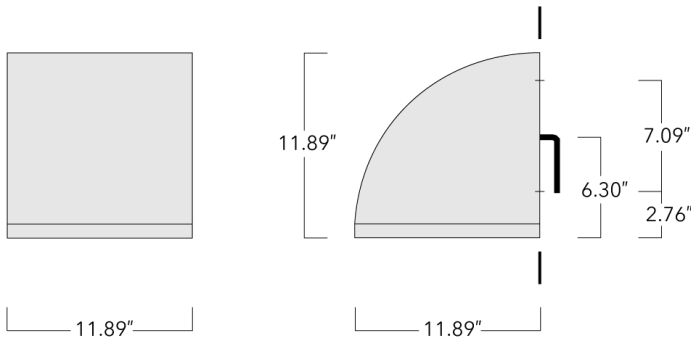

Specifications

Material description

Body	Luminaire body and lens frame constructed in die cast aluminum.
Lens	Tempered glass lens.
Colors	 RAL9004 Black RAL9007 Grey Metallic RAL9016 White RAL8019 Dark Bronze
Gasket	Silicone rubber gasket
Fasteners	PCS polymer coated stainless steel
Ingress protection	IP65
Impact resistance	IK07
Corrosion resistance	5CE

Electrical description

Power supply	Integral [ECG] electronic driver 120V-277V. 0-10V dimmable, to be specified with order.
Driver / Ballast	Integral EC electronic converter

Additional information

Lifetime	Ta=25°/40° L90B10 > 90000h
Listings	ETL listed. Suitable for wet locations.

WE-EF LIGHTING USA, LLC

410-D Keystone Drive, 15086 Warrendale, PA 15086 - Phone: +1 724 742 0030
customersupport.usa@we-ef.com - <https://we-ef.com/us>
Subject to technical changes and errors. - Generated on 11/23/2024