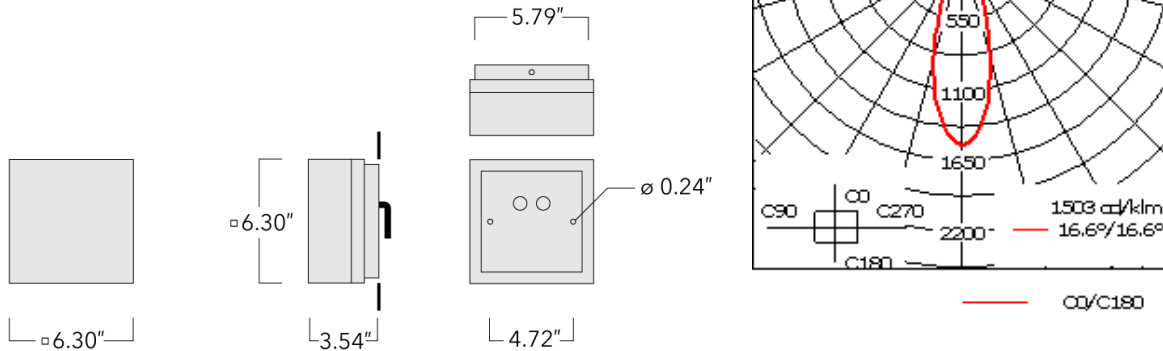

Specifications

Material description

Body	Luminaire body and lens frame constructed in die cast aluminum.
Lens	Clear tempered glass lens.
Colors	 RAL9004 Black RAL9007 Grey Metallic RAL9016 White RAL8019 Dark Bronze
Gasket	Silicone CCG® Controlled Compression Gasket
Fasteners	PCS polymer coated stainless steel
Ingress protection	IP66
Impact resistance	IK07
Corrosion resistance	5CE

Electrical description

Power supply	Integral [ECG] electronic driver 120V-277V. 0-10V dimmable, to be specified with order.
Driver / Ballast	Integral EC electronic converter

WE-EF LIGHTING USA, LLC

410-D Keystone Drive, 15086 Warrendale, PA 15086 - Phone: +1 724 742 0030
customersupport.usa@we-ef.com - <https://we-ef.com/us>
Subject to technical changes and errors. - Generated on 11/23/2024