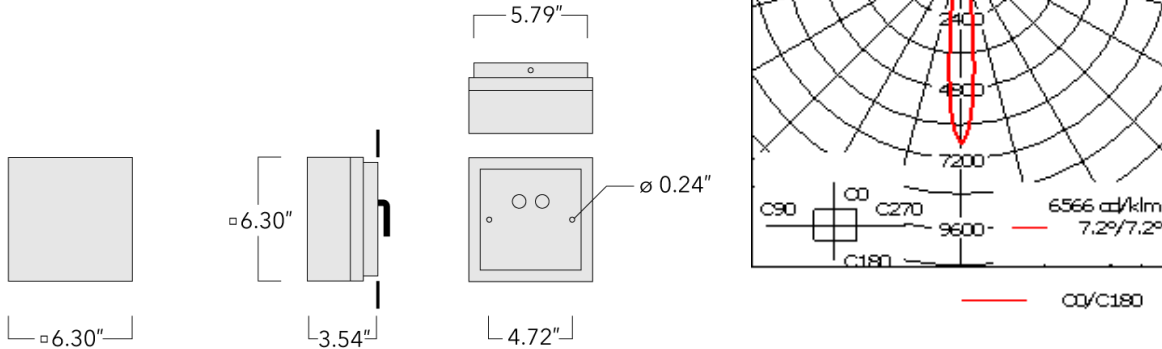

Specifications

Material description

Body	Luminaire body and lens frame constructed in die cast aluminum.
Lens	Clear tempered glass lens.
Colors	 RAL9004 Black RAL9007 Grey Metallic RAL9016 White RAL8019 Dark Bronze
Gasket	Silicone CCG® Controlled Compression Gasket
Fasteners	PCS polymer coated stainless steel
Ingress protection	IP66
Impact resistance	IK07
Corrosion resistance	5CE

Electrical description

Power supply	Integral [ECG] electronic driver 120V-277V. 0-10V dimmable, to be specified with order.
Driver / Ballast	Integral EC electronic converter

WE-EF LIGHTING USA, LLC

410-D Keystone Drive, 15086 Warrendale, PA 15086 - Phone: +1 724 742 0030

customersupport.usa@we-ef.com - <https://we-ef.com/us>

Subject to technical changes and errors. - Generated on 11/23/2024