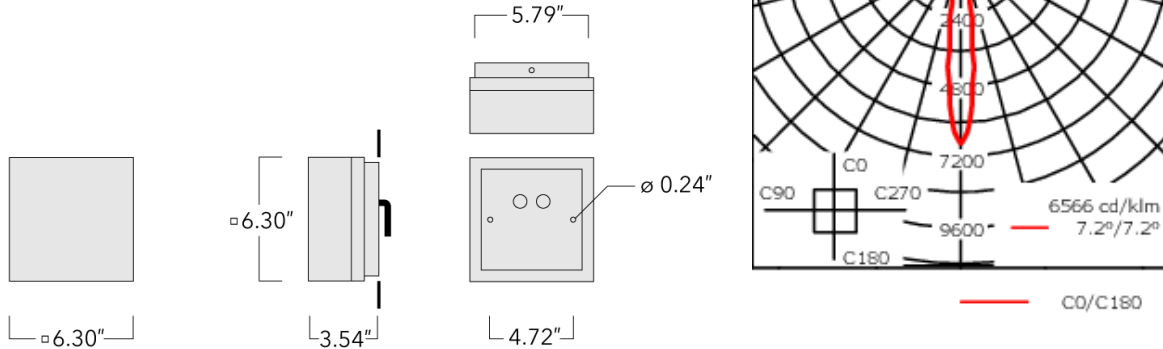

Specifications

Material description

Body	Luminaire body and lens frame constructed in die cast aluminum.
Lens	Clear tempered glass lens.
Colors	 RAL9004 Black RAL9007 Grey Metallic RAL9016 White RAL8019 Dark Bronze
Gasket	Silicone CCG® Controlled Compression Gasket
Fasteners	PCS polymer coated stainless steel
Ingress protection	IP66
Impact resistance	IK07
Corrosion resistance	5CE

Electrical description

Power supply	Integral [ECG] electronic driver 120V-277V. 0-10V dimmable, to be specified with order.
Driver / Ballast	Integral EC electronic converter

WE-EF LIGHTING USA, LLC

410-D Keystone Drive, 15086 Warrendale, PA 15086 - Phone: +1 724 742 0030

customersupport.usa@we-ef.com - <https://we-ef.com/us>

Subject to technical changes and errors. - Generated on 11/23/2024