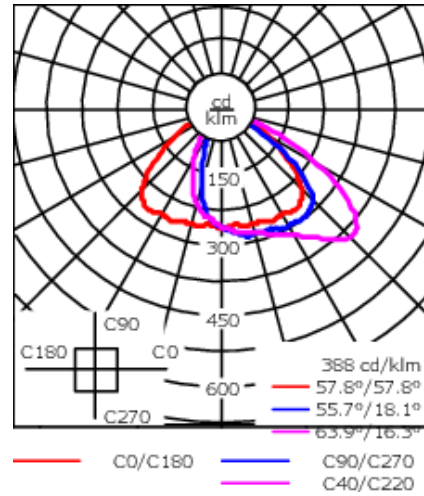

Specifications

Material description

Body	Luminaire body and lens frame constructed in die cast aluminum.
Lens	Clear tempered glass lens.
Colors	 RAL9004 Black RAL9007 Grey Metallic RAL9016 White RAL8019 Dark Bronze
Gasket	Silicone CCG® Controlled Compression Gasket
Fasteners	PCS polymer coated stainless steel
Ingress protection	IP66
Impact resistance	IK07
Corrosion resistance	5CE

Electrical description

Power supply	Integral [ECG] electronic driver 120V-277V. 0-10V dimmable, to be specified with order.
Driver / Ballast	Integral EC electronic converter

WE-EF LIGHTING USA, LLC

410-D Keystone Drive, 15086 Warrendale, PA 15086 - Phone: +1 724 742 0030
customersupport.usa@we-ef.com - <https://we-ef.com/us>
Subject to technical changes and errors. - Generated on 11/23/2024