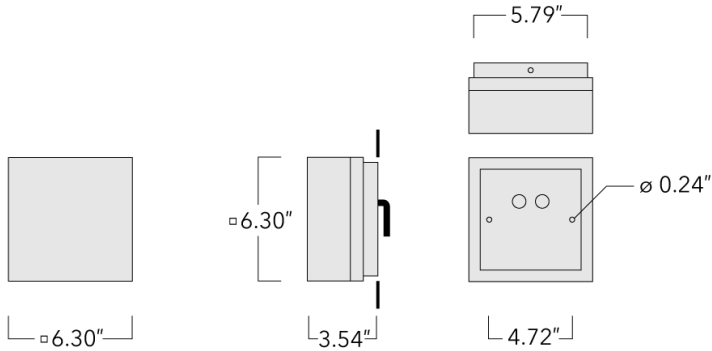

Specifications

Material description

Body	Luminaire body and lens frame constructed in die cast aluminum.
Lens	Clear tempered glass lens.
Colors	 RAL9004 Black RAL9007 Grey Metallic RAL9016 White RAL8019 Dark Bronze
Gasket	Silicone CCG® Controlled Compression Gasket
Fasteners	PCS polymer coated stainless steel
Ingress protection	IP66
Impact resistance	IK07
Corrosion resistance	5CE

Electrical description

Power supply	Integral [ECG] electronic driver 120V-277V. 0-10V dimmable, to be specified with order.
Driver / Ballast	Integral EC electronic converter

WE-EF LIGHTING USA, LLC

410-D Keystone Drive, 15086 Warrendale, PA 15086 - Phone: +1 724 742 0030
customersupport.usa@we-ef.com - <https://we-ef.com/us>
Subject to technical changes and errors. - Generated on 11/23/2024