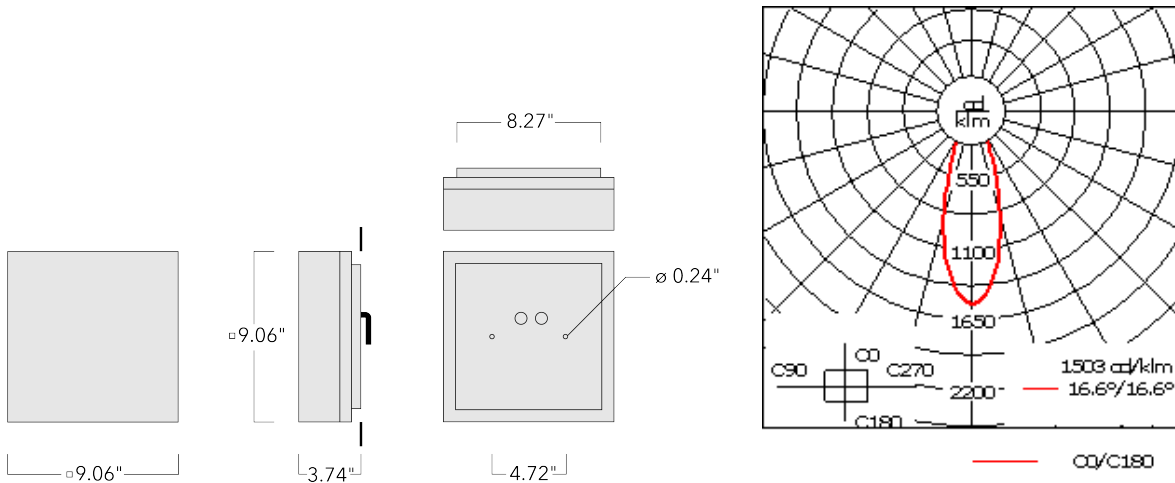

Specifications

Material description

Body	Luminaire body and lens frame constructed in die cast aluminum.
Lens	Clear tempered glass lens.
Colors	 RAL9004 Black RAL9007 Grey Metallic RAL9016 White RAL8019 Dark Bronze
Gasket	Silicone CCG® Controlled Compression Gasket
Fasteners	PCS polymer coated stainless steel
Ingress protection	IP66
Impact resistance	IK07
Corrosion resistance	5CE

Electrical description

Power supply	Integral [ECG] electronic driver 120V-277V. 0-10V dimmable, to be specified with order.
Driver / Ballast	Integral EC electronic converter

WE-EF LIGHTING USA, LLC

410-D Keystone Drive, 15086 Warrendale, PA 15086 - Phone: +1 724 742 0030
customersupport.usa@we-ef.com - <https://we-ef.com/us>
Subject to technical changes and errors. - Generated on 11/23/2024