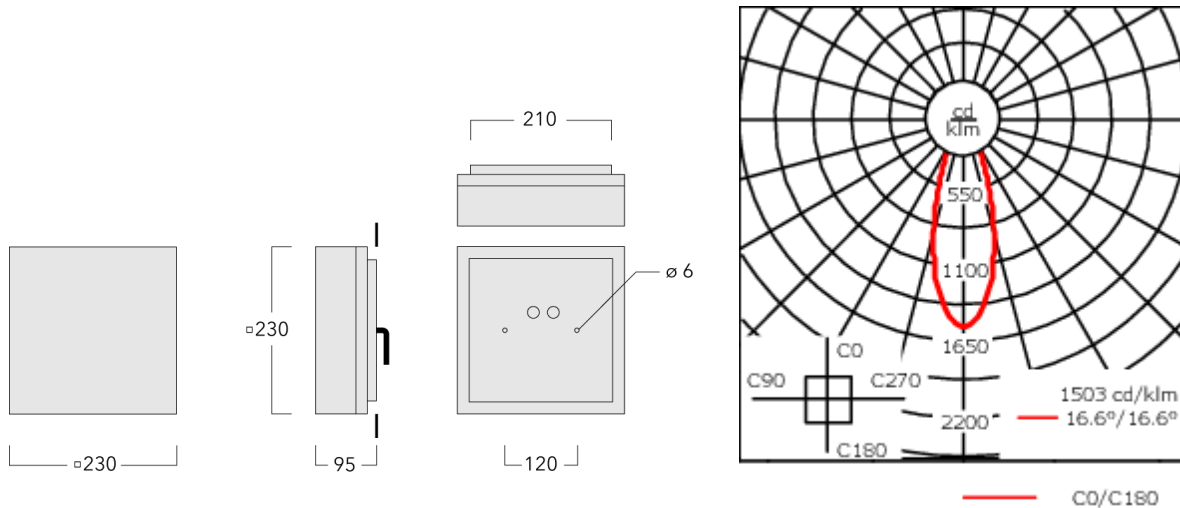

Specifications

Material description

Body	Marine-grade, die-cast aluminium alloy
Lens	Safety glass lens
Colours	RAL9004 Signal black RAL9007 Grey aluminium RAL7016 Anthracite grey RAL9016 Traffic white
Gasket	Silicone rubber gasket
Fasteners	PCS hardware
Ingress protection	IP66
Impact resistance	IK07
Corrosion resistance	5CE

Electrical description

Power supply	220-240V / 50-60 Hz
Driver / Ballast	Integral EC electronic converter

Additional information

Lifetime	Ta=25° L90B10 > 90000h