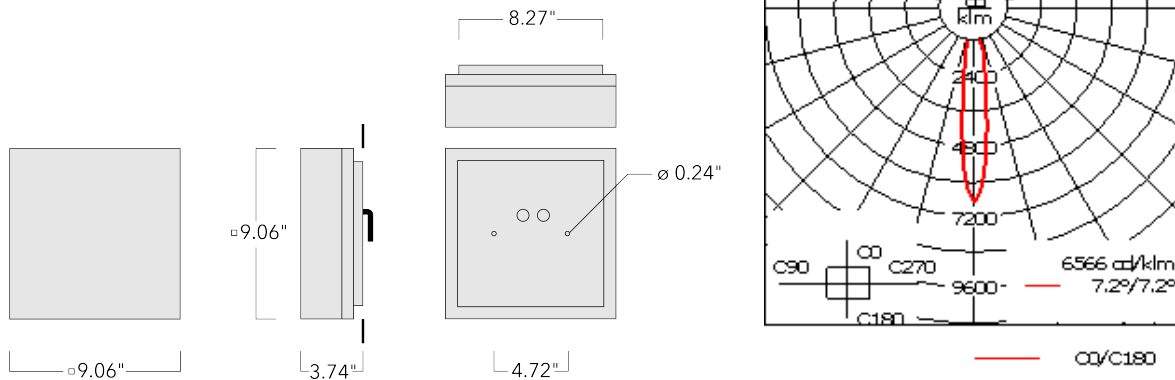

Specifications

Material description

Body	Luminaire body and lens frame constructed in die cast aluminum.
Lens	Clear tempered glass lens.
Colors	 RAL9004 Black RAL9007 Grey Metallic RAL9016 White RAL8019 Dark Bronze
Gasket	Silicone CCG® Controlled Compression Gasket
Fasteners	PCS polymer coated stainless steel
Ingress protection	IP66
Impact resistance	IK07
Corrosion resistance	5CE

Electrical description

Power supply	Integral [ECG] electronic driver 120V-277V. 0-10V dimmable, to be specified with order.
Driver / Ballast	Integral EC electronic converter

WE-EF LIGHTING USA, LLC

410-D Keystone Drive, 15086 Warrendale, PA 15086 - Phone: +1 724 742 0030
customersupport.usa@we-ef.com - <https://we-ef.com/us>
Subject to technical changes and errors. - Generated on 11/23/2024