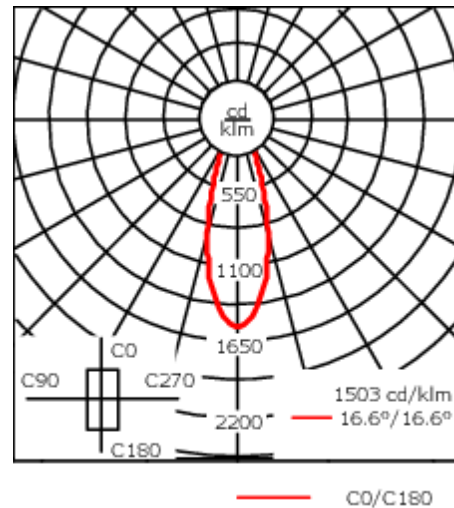

131-0199

VLS410 LED

we-ef

Specifications

Material description

Body	Marine-grade die-cast aluminium alloy
Lens	Safety glass lens
Colours	 RAL9004 Signal black RAL9006 White aluminium RAL9007 Grey aluminium RAL7016 Anthracite grey RAL9016 Traffic white
Gasket	Silicone rubber gasket
Fasteners	PCS Polymer Coated Stainless Steel Hardware
Ingress protection	IP66
Impact resistance	IK07
Corrosion resistance	5CE

Electrical description

Power supply	220-240V / 50-60 Hz
Driver / Ballast	Standard. Optional DALI version available. To be specified at time of ordering.
Surge protection	1/2 kV

Additional information

Lifetime	Ta=25° L90B10 > 90000h
Energy efficiency class	C-D (Light source)

WE-EF LEUCHTEN GmbH

Töpinger Straße 16, 29646 Bispingen, Germany - Phone: +49 5194 909-0

info@we-ef.com - https://we-ef.com

Subject to technical changes and errors. - Generated on 23/10/2024