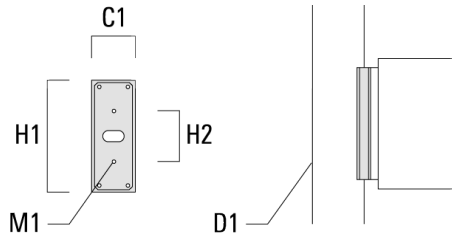

Column fitter

Description	Part ID	C1	D1	H1	H2	M1	Weight (kg)
CF-410/420	131-9140	83	≥ 140	220	100	6	0.60

131-9823

VLS410 LED

we-ef

Control

1-10 V analogue dimming interface

Description	Part ID	C
1-10 V analogue dimming interface	430-0011	90