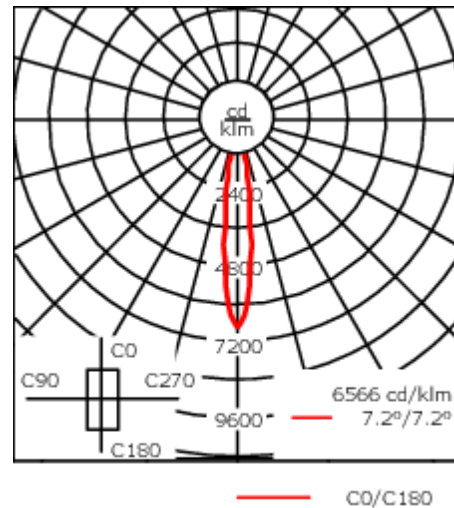

131-9823

VLS410 LED

we-ef

Specifications

Material description

Body	Marine-grade, die-cast aluminium alloy
Lens	Safety glass lens
Colours	RAL9004 Signal black RAL9007 Grey aluminium RAL7016 Anthracite grey RAL9016 Traffic white
Gasket	Silicone rubber gasket
Fasteners	PCS hardware
Ingress protection	IP66
Impact resistance	IK07
Corrosion resistance	5CE

Electrical description

Power supply	220-240V / 50-60 Hz
Driver / Ballast	Integral EC electronic converter

Additional information

Lifetime	Ta=25° L90B10 > 90000h

WE-EF LIGHTING (Thailand) Co., Ltd.

57 Moo 5, Kingkaew Rd., Bangplee, 10540 Samutprakarn - Phone: +66 2 738 96 20 - Fax: +66 2 738 96 29

<https://we-ef.com/asia>

Subject to technical changes and errors. - Generated on 23/11/2024