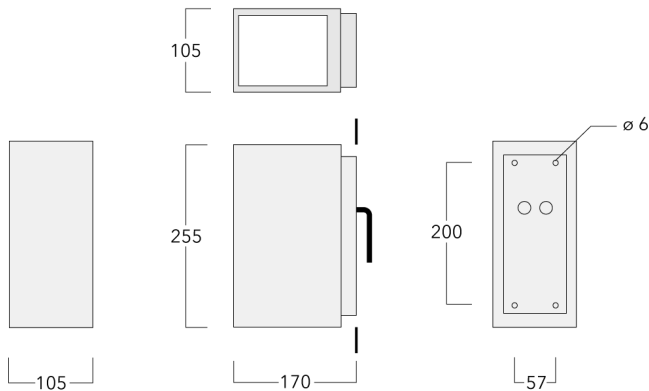

131-9823

VLS410 LED

we-ef

Specifications

Material description

Body	Marine-grade, die-cast aluminium alloy
Lens	Safety glass lens
Colours	RAL9004 Signal black RAL9007 Grey aluminium RAL7016 Anthracite grey RAL9016 Traffic white
Gasket	Silicone rubber gasket
Fasteners	PCS hardware
Ingress protection	IP66
Impact resistance	IK07
Corrosion resistance	5CE

Electrical description

Power supply	220-240V / 50-60 Hz
Driver / Ballast	Integral EC electronic converter

Additional information

Lifetime	Ta=25° L90B10 > 90000h

WE-EF LIGHTING (Thailand) Co., Ltd.

57 Moo 5, Kingkaew Rd., Bangplee, 10540 Samutprakarn - Phone: +66 2 738 96 20 - Fax: +66 2 738 96 29

<https://we-ef.com/asia>

Subject to technical changes and errors. - Generated on 23/11/2024