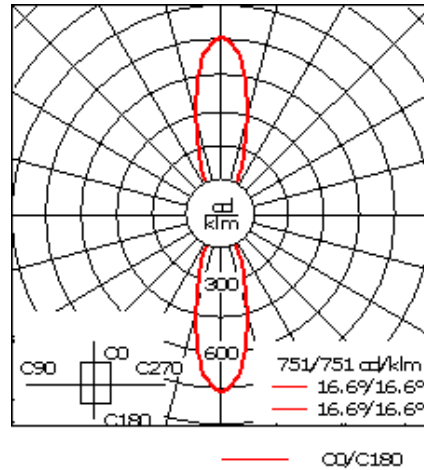

131-9832

we-ef

VLS410 LED

Specifications

Material description

Body	Luminaire body and lens frame constructed in die cast aluminum.
Lens	Clear tempered glass lens.
Colors	- RAL9004 Black - RAL9007 Grey Metallic - RAL9016 White - RAL8019 Dark Bronze
Gasket	Silicone rubber gasket
Fasteners	PCS polymer coated stainless steel
Ingress protection	IP66
Impact resistance	IK08
Corrosion resistance	5CE

Electrical description

Power supply	Integral [ECG] electronic driver 120V-277V. 0-10V dimmable, to be specified with order.
Driver / Ballast	Integral EC electronic converter

Additional information

Lifetime	Ta=25°/40° L90B10 > 90000h
BUG Rating	Please see individual Spec Sheets for classification of Backlight, Uplight and Glare.
Listings	ETL listed. Suitable for wet locations.

WE-EF LIGHTING USA, LLC

410-D Keystone Drive, 15086 Warrendale, PA 15086 - Phone: +1 724 742 0030

customersupport.usa@we-ef.com - <https://we-ef.com/us>

Subject to technical changes and errors. - Generated on 11/23/2024