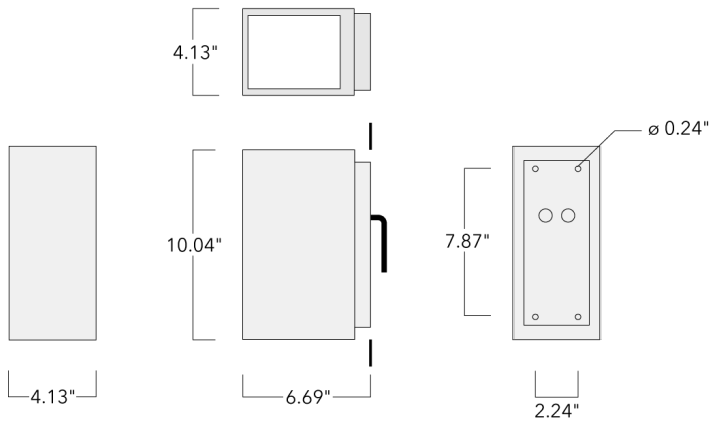

131-9832

we-ef

VLS410 LED

Specifications

Material description

Body	Luminaire body and lens frame constructed in die cast aluminum.
Lens	Clear tempered glass lens.
Colors	- RAL9004 Black - RAL9007 Grey Metallic - RAL9016 White - RAL8019 Dark Bronze
Gasket	Silicone rubber gasket
Fasteners	PCS polymer coated stainless steel
Ingress protection	IP66
Impact resistance	IK08
Corrosion resistance	5CE

Electrical description

Power supply	Integral [ECG] electronic driver 120V-277V. 0-10V dimmable, to be specified with order.
Driver / Ballast	Integral EC electronic converter

Additional information

Lifetime	Ta=25°/40° L90B10 > 90000h
BUG Rating	Please see individual Spec Sheets for classification of Backlight, Uplight and Glare.
Listings	ETL listed. Suitable for wet locations.

WE-EF LIGHTING USA, LLC

410-D Keystone Drive, 15086 Warrendale, PA 15086 - Phone: +1 724 742 0030

customersupport.usa@we-ef.com - <https://we-ef.com/us>

Subject to technical changes and errors. - Generated on 11/23/2024