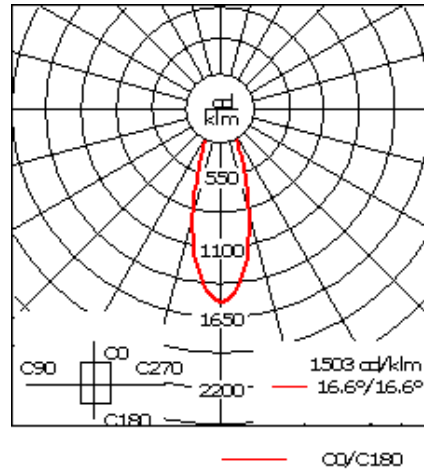

131-0210

VLS420 LED

we-ef

Specifications

Material description

Body	Marine-grade, die-cast aluminium alloy
Lens	Safety glass lens
Colors	 RAL9004 Black RAL9007 Grey Metallic RAL9016 White RAL8019 Dark Bronze
Gasket	Silicone rubber gasket
Fasteners	PCS hardware
Ingress protection	IP66
Impact resistance	IK07
Corrosion resistance	5CE

Electrical description

Power supply	Integral [ECG] electronic driver 120V-277V. 0-10V dimmable, to be specified with order.
Driver / Ballast	Standard. Optional DALI version available. To be specified at time of ordering.

Additional information

Lifetime	Ta=25°/40° L90B10 > 90000h
BUG Rating	Please see individual Spec Sheets for classification of Backlight, Uplight and Glare.
Listings	ETL listed. Suitable for wet locations.

WE-EF LIGHTING USA, LLC

410-D Keystone Drive, 15086 Warrendale, PA 15086 - Phone: +1 724 742 0030

customersupport.usa@we-ef.com - <https://we-ef.com/us>

Subject to technical changes and errors. - Generated on 11/23/2024