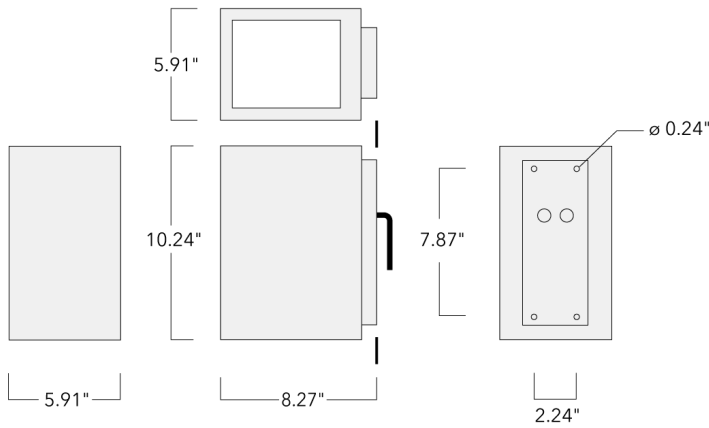

131-0210

VLS420 LED

we-ef

Specifications

Material description

Body	Marine-grade, die-cast aluminium alloy
Lens	Safety glass lens
Colors	 RAL9004 Black RAL9007 Grey Metallic RAL9016 White RAL8019 Dark Bronze
Gasket	Silicone rubber gasket
Fasteners	PCS hardware
Ingress protection	IP66
Impact resistance	IK07
Corrosion resistance	5CE

Electrical description

Power supply	Integral [ECG] electronic driver 120V-277V. 0-10V dimmable, to be specified with order.
Driver / Ballast	Standard. Optional DALI version available. To be specified at time of ordering.

Additional information

Lifetime	Ta=25°/40° L90B10 > 90000h
BUG Rating	Please see individual Spec Sheets for classification of Backlight, Uplight and Glare.
Listings	ETL listed. Suitable for wet locations.

WE-EF LIGHTING USA, LLC

410-D Keystone Drive, 15086 Warrendale, PA 15086 - Phone: +1 724 742 0030

customersupport.usa@we-ef.com - <https://we-ef.com/us>

Subject to technical changes and errors. - Generated on 11/23/2024