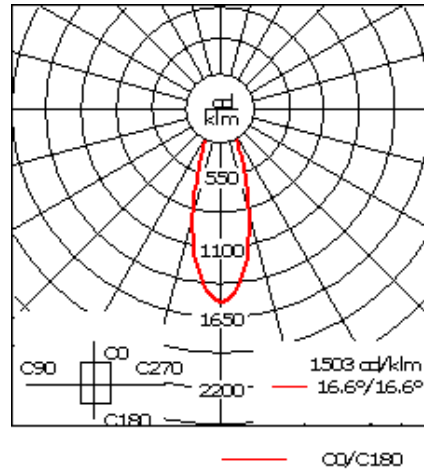

131-0211

we-ef

VLS420 LED

Specifications

Material description

Body	Marine-grade, die-cast aluminium alloy
Lens	Safety glass lens
Colors	 RAL9004 Black RAL9007 Grey Metallic RAL9016 White RAL8019 Dark Bronze
Gasket	Silicone rubber gasket
Fasteners	PCS hardware
Ingress protection	IP66
Impact resistance	IK07
Corrosion resistance	5CE

Electrical description

Power supply	Integral [ECG] electronic driver 120V-277V. 0-10V dimmable, to be specified with order.
Driver / Ballast	Standard. Optional DALI version available. To be specified at time of ordering.

Additional information

Lifetime	Ta=25°/40° L90B10 > 90000h
BUG Rating	Please see individual Spec Sheets for classification of Backlight, Uplight and Glare.
Listings	ETL listed. Suitable for wet locations.

WE-EF LIGHTING USA, LLC

410-D Keystone Drive, 15086 Warrendale, PA 15086 - Phone: +1 724 742 0030

customersupport.usa@we-ef.com - <https://we-ef.com/us>

Subject to technical changes and errors. - Generated on 11/23/2024