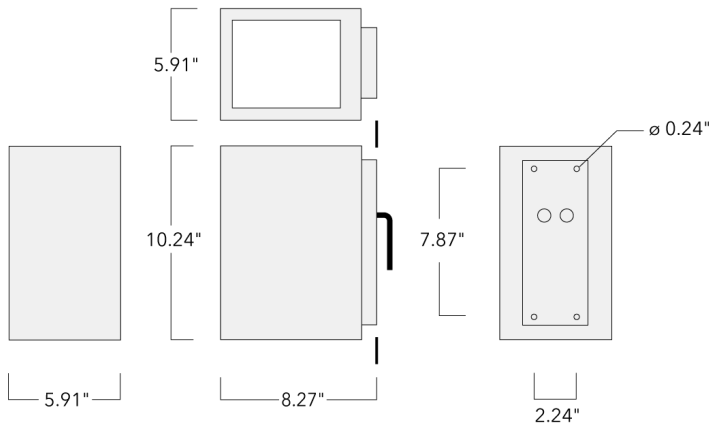

131-0211

we-ef

VLS420 LED

Specifications

Material description

Body	Marine-grade, die-cast aluminium alloy
Lens	Safety glass lens
Colors	 RAL9004 Black RAL9007 Grey Metallic RAL9016 White RAL8019 Dark Bronze
Gasket	Silicone rubber gasket
Fasteners	PCS hardware
Ingress protection	IP66
Impact resistance	IK07
Corrosion resistance	5CE

Electrical description

Power supply	Integral [ECG] electronic driver 120V-277V. 0-10V dimmable, to be specified with order.
Driver / Ballast	Standard. Optional DALI version available. To be specified at time of ordering.

Additional information

Lifetime	Ta=25°/40° L90B10 > 90000h
BUG Rating	Please see individual Spec Sheets for classification of Backlight, Uplight and Glare.
Listings	ETL listed. Suitable for wet locations.

WE-EF LIGHTING USA, LLC

410-D Keystone Drive, 15086 Warrendale, PA 15086 - Phone: +1 724 742 0030

customersupport.usa@we-ef.com - <https://we-ef.com/us>

Subject to technical changes and errors. - Generated on 11/23/2024