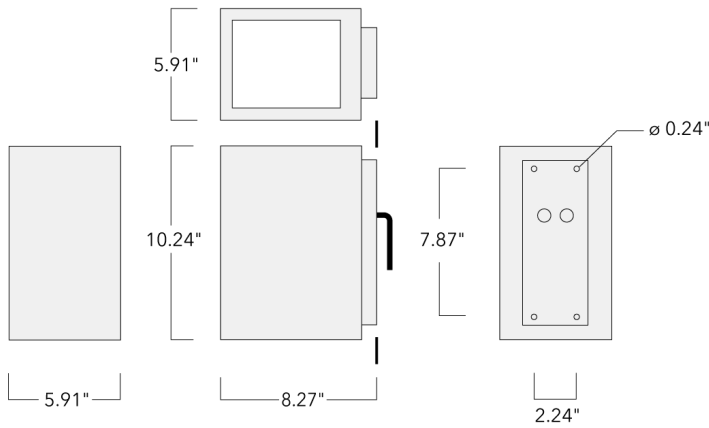

131-0213

we-ef

VLS420 LED

Specifications

Material description

Body	Marine-grade, die-cast aluminium alloy
Lens	Safety glass lens
Colors	 RAL9004 Black RAL9007 Grey Metallic RAL9016 White RAL8019 Dark Bronze
Gasket	Silicone rubber gasket
Fasteners	PCS hardware
Ingress protection	IP66
Impact resistance	IK07
Corrosion resistance	5CE

Electrical description

Power supply	Integral [ECG] electronic driver 120V-277V. 0-10V dimmable, to be specified with order.
Driver / Ballast	Standard. Optional DALI version available. To be specified at time of ordering.

Additional information

Lifetime	Ta=25°/40° L90B10 > 90000h
BUG Rating	Please see individual Spec Sheets for classification of Backlight, Uplight and Glare.
Listings	ETL listed. Suitable for wet locations.

WE-EF LIGHTING USA, LLC

410-D Keystone Drive, 15086 Warrendale, PA 15086 - Phone: +1 724 742 0030

customersupport.usa@we-ef.com - <https://we-ef.com/us>

Subject to technical changes and errors. - Generated on 04/19/2025