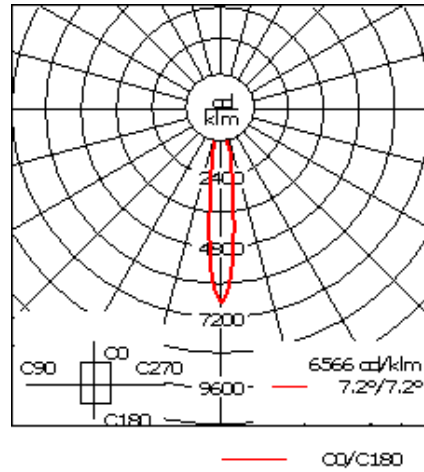

131-0213

we-ef

VLS420 LED

Specifications

Material description

Body	Marine-grade, die-cast aluminium alloy
Lens	Safety glass lens
Colors	 RAL9004 Black RAL9007 Grey Metallic RAL9016 White RAL8019 Dark Bronze
Gasket	Silicone rubber gasket
Fasteners	PCS hardware
Ingress protection	IP66
Impact resistance	IK07
Corrosion resistance	5CE

Electrical description

Power supply	Integral [ECG] electronic driver 120V-277V. 0-10V dimmable, to be specified with order.
Driver / Ballast	Standard. Optional DALI version available. To be specified at time of ordering.

Additional information

Lifetime	Ta=25°/40° L90B10 > 90000h
BUG Rating	Please see individual Spec Sheets for classification of Backlight, Uplight and Glare.
Listings	ETL listed. Suitable for wet locations.

WE-EF LIGHTING USA, LLC

410-D Keystone Drive, 15086 Warrendale, PA 15086 - Phone: +1 724 742 0030

customersupport.usa@we-ef.com - <https://we-ef.com/us>

Subject to technical changes and errors. - Generated on 04/19/2025