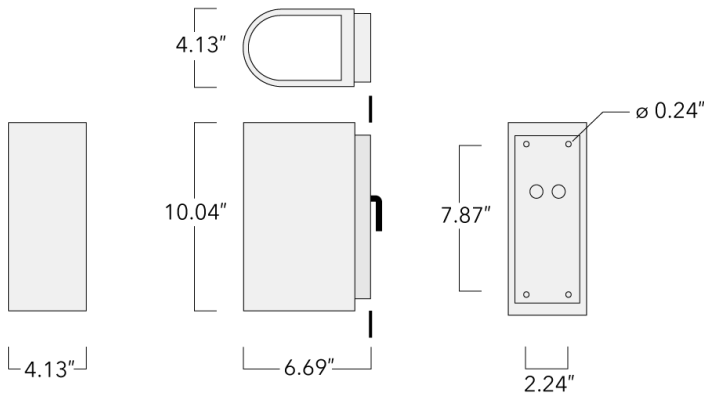

131-0222

SLS410 LED

we-ef

Specifications

Material description

Body	Marine-grade, die-cast aluminium alloy
Lens	Safety glass lens
Colors	 RAL9004 Black RAL9007 Grey Metallic RAL9016 White RAL8019 Dark Bronze
Gasket	Silicone rubber gasket
Fasteners	PCS hardware
Ingress protection	IP66
Impact resistance	IK07
Corrosion resistance	5CE

Electrical description

Power supply	Integral [ECG] electronic 0-10 V dimmable driver in 120-277 universal voltage.
Driver / Ballast	Integral EC electronic converter

WE-EF LIGHTING USA, LLC

410-D Keystone Drive, 15086 Warrendale, PA 15086 - Phone: +1 724 742 0030

customersupport.usa@we-ef.com - <https://we-ef.com/us>

Subject to technical changes and errors. - Generated on 11/23/2024