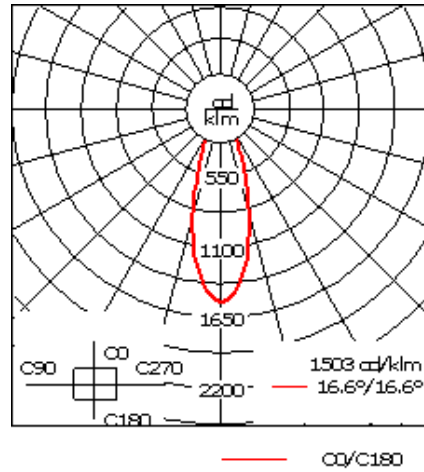

131-0222

SLS410 LED

we-ef

Specifications

Material description

Body	Marine-grade, die-cast aluminium alloy
Lens	Safety glass lens
Colors	 RAL9004 Black RAL9007 Grey Metallic RAL9016 White RAL8019 Dark Bronze
Gasket	Silicone rubber gasket
Fasteners	PCS hardware
Ingress protection	IP66
Impact resistance	IK07
Corrosion resistance	5CE

Electrical description

Power supply	Integral [ECG] electronic 0-10 V dimmable driver in 120-277 universal voltage.
Driver / Ballast	Integral EC electronic converter

WE-EF LIGHTING USA, LLC

410-D Keystone Drive, 15086 Warrendale, PA 15086 - Phone: +1 724 742 0030

customersupport.usa@we-ef.com - <https://we-ef.com/us>

Subject to technical changes and errors. - Generated on 11/23/2024