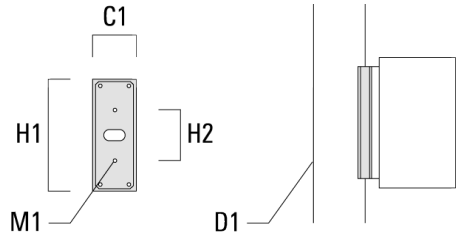

Mounting Accessories

Column fitter

Description	Part ID	C1	D1	H1	H2	M1	Weight (lb)
CF-410/420	131-9140	3.27	≥ 5.51	8.66	3.94	0.24	1.32