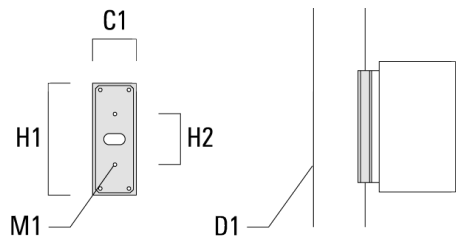

Mounting Accessories

Column fitter

Description	Part ID	C1	D1	H1	H2	M1	Weight (lb)
CF-410/420	131-9140	3.27	≥ 5.51	8.66	3.94	0.24	1.32