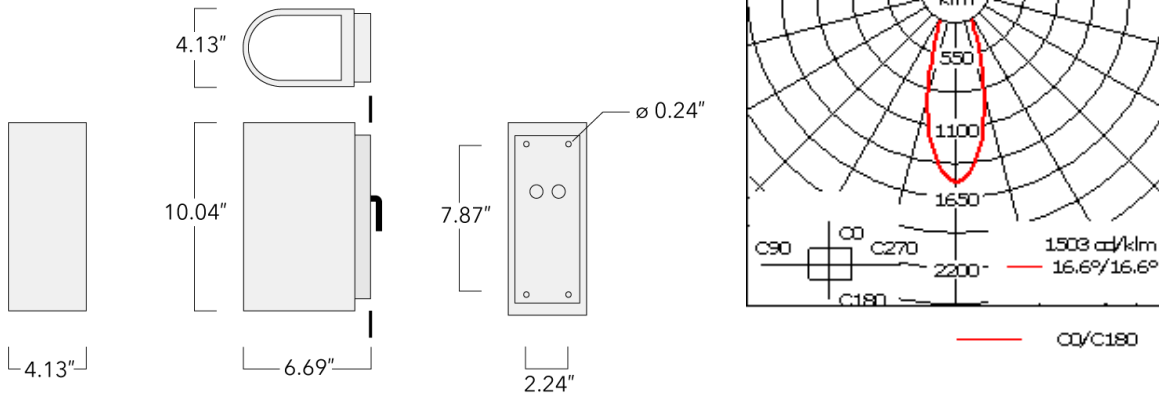

131-0223

SLS410 LED

we-ef

Specifications

Material description

Body	Marine-grade, die-cast aluminium alloy
Lens	Safety glass lens
Colors	RAL9004 Black RAL9007 Grey Metallic RAL9016 White RAL8019 Dark Bronze
Gasket	Silicone rubber gasket
Fasteners	PCS hardware
Ingress protection	IP66
Impact resistance	IK07
Corrosion resistance	5CE

Electrical description

Power supply	Integral [ECG] electronic 0-10 V dimmable driver in 120-277 universal voltage.
Driver / Ballast	Integral EC electronic converter

WE-EF LIGHTING USA, LLC

410-D Keystone Drive, 15086 Warrendale, PA 15086 - Phone: +1 724 742 0030

customersupport.usa@we-ef.com - <https://we-ef.com/us>

Subject to technical changes and errors. - Generated on 11/23/2024