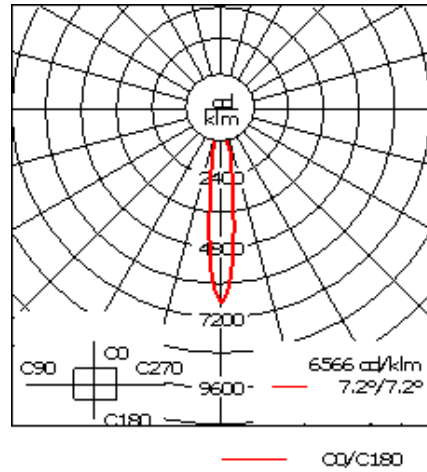

131-0224

SLS410 LED

we-ef

Specifications

Material description

Body	Marine-grade, die-cast aluminium alloy
Lens	Safety glass lens
Colors	 RAL9004 Black RAL9007 Grey Metallic RAL9016 White RAL8019 Dark Bronze
Gasket	Silicone rubber gasket
Fasteners	PCS hardware
Ingress protection	IP66
Impact resistance	IK07
Corrosion resistance	5CE

Electrical description

Power supply	Integral [ECG] electronic 0-10 V dimmable driver in 120-277 universal voltage.
Driver / Ballast	Integral EC electronic converter

WE-EF LIGHTING USA, LLC

410-D Keystone Drive, 15086 Warrendale, PA 15086 - Phone: +1 724 742 0030

customersupport.usa@we-ef.com - <https://we-ef.com/us>

Subject to technical changes and errors. - Generated on 11/23/2024