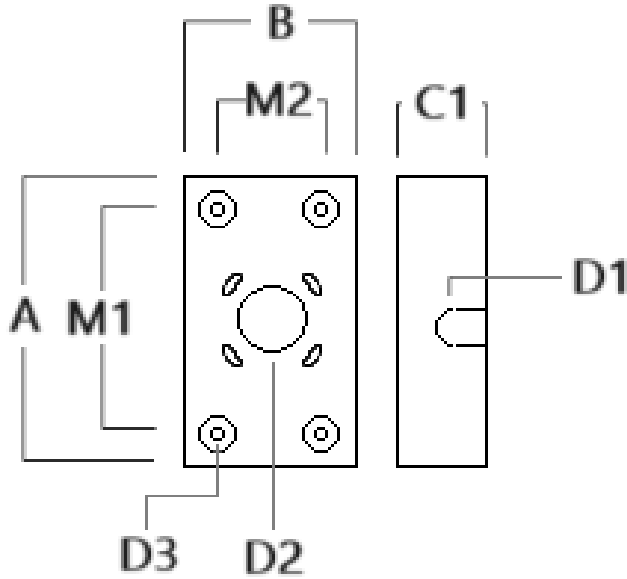

Description	Part ID	A	B	C1	D1	D2	D3	M1	M2
VLS/SLS Surface Collar	131-6004	8.66	3.66	1.75	∅1	∅1.5	∅0.38	6	2