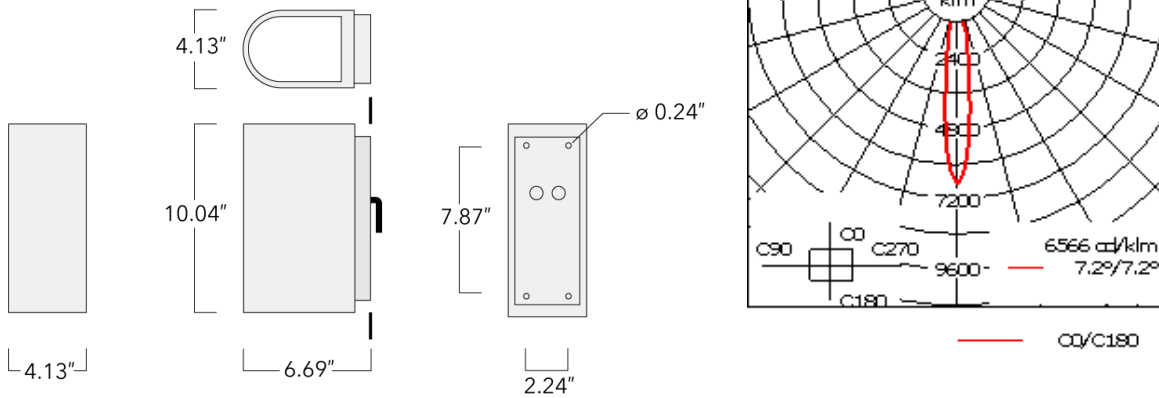

Specifications

Material description

Body	Marine-grade, die-cast aluminium alloy
Lens	Safety glass lens
Colors	 RAL9004 Black RAL9007 Grey Metallic RAL9016 White RAL8019 Dark Bronze
Gasket	Silicone rubber gasket
Fasteners	PCS hardware
Ingress protection	IP66
Impact resistance	IK07
Corrosion resistance	5CE

Electrical description

Power supply	Integral [ECG] electronic 0-10 V dimmable driver in 120-277 universal voltage.
Driver / Ballast	Integral EC electronic converter

WE-EF LIGHTING USA, LLC

410-D Keystone Drive, 15086 Warrendale, PA 15086 - Phone: +1 724 742 0030

customersupport.usa@we-ef.com - <https://we-ef.com/us>

Subject to technical changes and errors. - Generated on 10/23/2024