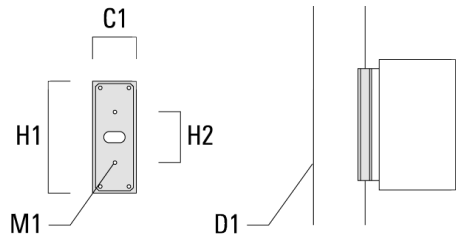

Mounting Accessories

Column fitter

Description	Part ID	C1	D1	H1	H2	M1	Weight (lb)
CF-410/420	131-9140	3.27	≥ 5.51	8.66	3.94	0.24	1.32

Surface Collar

WE-EF LIGHTING USA, LLC

410-D Keystone Drive, 15086 Warrendale, PA 15086 - Phone: +1 724 742 0030

customersupport.usa@we-ef.com - <https://we-ef.com/us>

Subject to technical changes and errors. - Generated on 10/23/2024