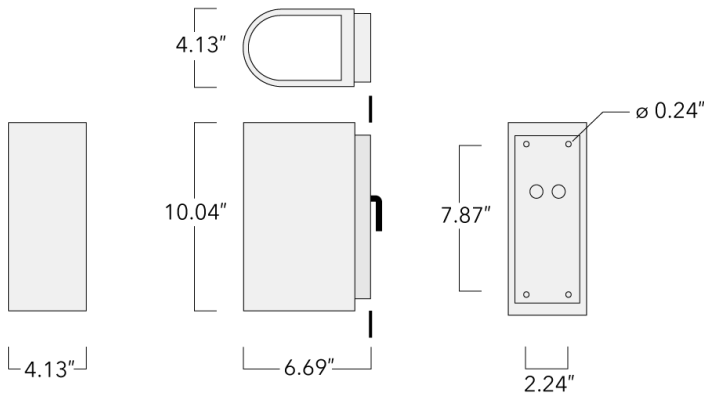

131-0224

SLS410 LED

we-ef

Specifications

Material description

Body	Marine-grade, die-cast aluminium alloy
Lens	Safety glass lens
Colors	 RAL9004 Black RAL9007 Grey Metallic RAL9016 White RAL8019 Dark Bronze
Gasket	Silicone rubber gasket
Fasteners	PCS hardware
Ingress protection	IP66
Impact resistance	IK07
Corrosion resistance	5CE

Electrical description

Power supply	Integral [ECG] electronic 0-10 V dimmable driver in 120-277 universal voltage.
Driver / Ballast	Integral EC electronic converter

WE-EF LIGHTING USA, LLC

410-D Keystone Drive, 15086 Warrendale, PA 15086 - Phone: +1 724 742 0030

customersupport.usa@we-ef.com - <https://we-ef.com/us>

Subject to technical changes and errors. - Generated on 11/23/2024