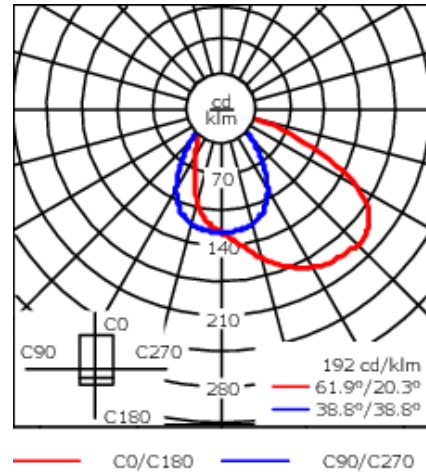

131-0226

SLS410 LED

we-ef

Specifications

Material description

Body	Marine-grade, die-cast aluminium alloy
Lens	Safety glass lens
Colors	 RAL9004 Black RAL9007 Grey Metallic RAL9016 White RAL8019 Dark Bronze
Gasket	Silicone rubber gasket
Fasteners	PCS hardware
Ingress protection	IP66
Impact resistance	IK07
Corrosion resistance	5CE

Electrical description

Power supply	Integral [ECG] electronic 0-10 V dimmable driver in 120-277 universal voltage.
Driver / Ballast	Integral EC electronic converter

WE-EF LIGHTING USA, LLC

410-D Keystone Drive, 15086 Warrendale, PA 15086 - Phone: +1 724 742 0030

customersupport.usa@we-ef.com - <https://we-ef.com/us>

Subject to technical changes and errors. - Generated on 11/23/2024