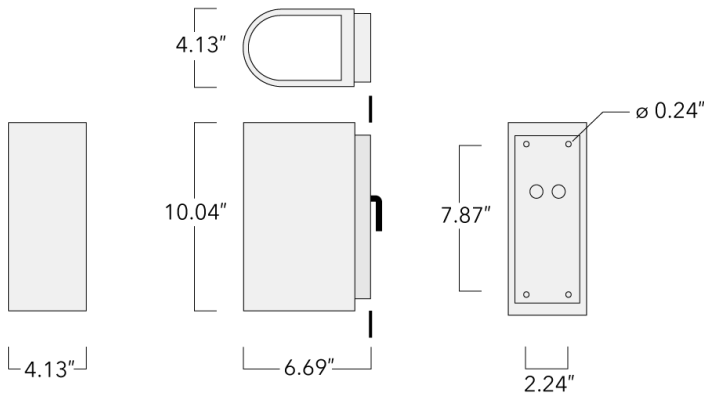

131-0226

SLS410 LED

we-ef

Specifications

Material description

Body	Marine-grade, die-cast aluminium alloy
Lens	Safety glass lens
Colors	 RAL9004 Black RAL9007 Grey Metallic RAL9016 White RAL8019 Dark Bronze
Gasket	Silicone rubber gasket
Fasteners	PCS hardware
Ingress protection	IP66
Impact resistance	IK07
Corrosion resistance	5CE

Electrical description

Power supply	Integral [ECG] electronic 0-10 V dimmable driver in 120-277 universal voltage.
Driver / Ballast	Integral EC electronic converter

WE-EF LIGHTING USA, LLC

410-D Keystone Drive, 15086 Warrendale, PA 15086 - Phone: +1 724 742 0030

customersupport.usa@we-ef.com - <https://we-ef.com/us>

Subject to technical changes and errors. - Generated on 11/23/2024