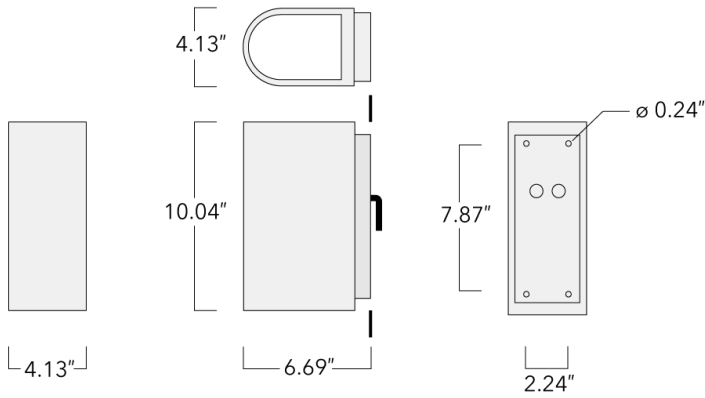

131-0227

SLS410 LED

we-ef

Specifications

Material description

Body	Marine-grade, die-cast aluminium alloy
Lens	Safety glass lens
Colors	 RAL9004 Black RAL9007 Grey Metallic RAL9016 White RAL8019 Dark Bronze
Gasket	Silicone rubber gasket
Fasteners	PCS hardware
Ingress protection	IP66
Impact resistance	IK07
Corrosion resistance	5CE

Electrical description

Power supply	Integral [ECG] electronic 0-10 V dimmable driver in 120-277 universal voltage.
Driver / Ballast	Integral EC electronic converter

WE-EF LIGHTING USA, LLC

410-D Keystone Drive, 15086 Warrendale, PA 15086 - Phone: +1 724 742 0030

customersupport.usa@we-ef.com - <https://we-ef.com/us>

Subject to technical changes and errors. - Generated on 10/23/2024