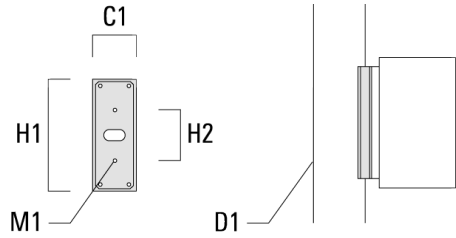

Mounting Accessories

Column fitter

Description	Part ID	C1	D1	H1	H2	M1	Weight (lb)
CF-410/420	131-9140	3.27	≥ 5.51	8.66	3.94	0.24	1.32

Surface Collar

WE-EF LIGHTING USA, LLC

410-D Keystone Drive, 15086 Warrendale, PA 15086 - Phone: +1 724 742 0030

customersupport.usa@we-ef.com - <https://we-ef.com/us>

Subject to technical changes and errors. - Generated on 10/23/2024