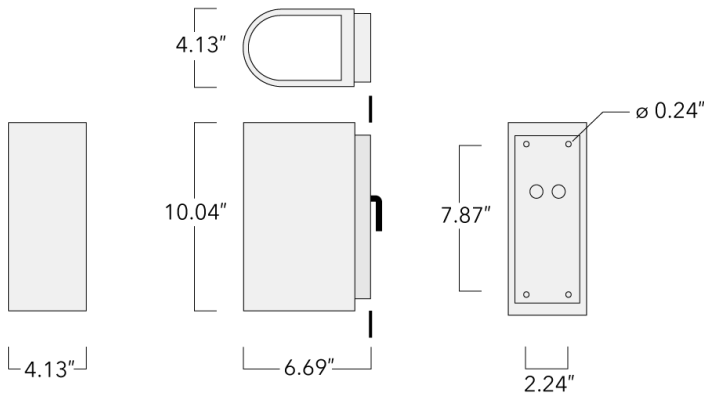

131-0227

SLS410 LED

we-ef

Specifications

Material description

Body	Marine-grade, die-cast aluminium alloy
Lens	Safety glass lens
Colors	 RAL9004 Black RAL9007 Grey Metallic RAL9016 White RAL8019 Dark Bronze
Gasket	Silicone rubber gasket
Fasteners	PCS hardware
Ingress protection	IP66
Impact resistance	IK07
Corrosion resistance	5CE

Electrical description

Power supply	Integral [ECG] electronic 0-10 V dimmable driver in 120-277 universal voltage.
Driver / Ballast	Integral EC electronic converter

WE-EF LIGHTING USA, LLC

410-D Keystone Drive, 15086 Warrendale, PA 15086 - Phone: +1 724 742 0030

customersupport.usa@we-ef.com - <https://we-ef.com/us>

Subject to technical changes and errors. - Generated on 11/23/2024