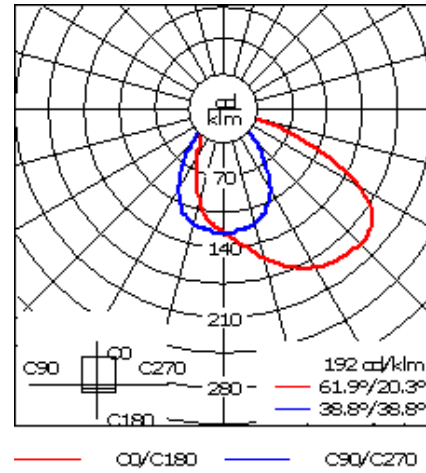

131-0227

SLS410 LED

we-ef

Specifications

Material description

Body	Marine-grade, die-cast aluminium alloy
Lens	Safety glass lens
Colors	 RAL9004 Black RAL9007 Grey Metallic RAL9016 White RAL8019 Dark Bronze
Gasket	Silicone rubber gasket
Fasteners	PCS hardware
Ingress protection	IP66
Impact resistance	IK07
Corrosion resistance	5CE

Electrical description

Power supply	Integral [ECG] electronic 0-10 V dimmable driver in 120-277 universal voltage.
Driver / Ballast	Integral EC electronic converter

WE-EF LIGHTING USA, LLC

410-D Keystone Drive, 15086 Warrendale, PA 15086 - Phone: +1 724 742 0030

customersupport.usa@we-ef.com - <https://we-ef.com/us>

Subject to technical changes and errors. - Generated on 10/23/2024