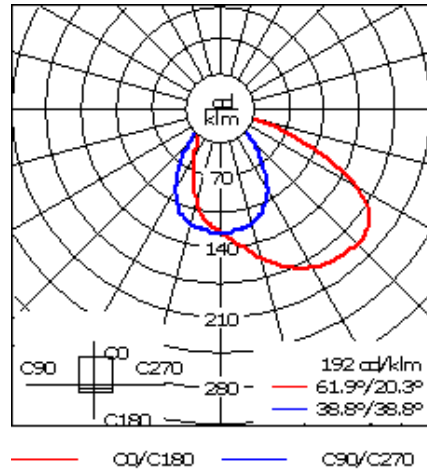

131-0227

SLS410 LED

we-ef

Specifications

Material description

Body	Marine-grade, die-cast aluminium alloy
Lens	Safety glass lens
Colors	 RAL9004 Black RAL9007 Grey Metallic RAL9016 White RAL8019 Dark Bronze
Gasket	Silicone rubber gasket
Fasteners	PCS hardware
Ingress protection	IP66
Impact resistance	IK07
Corrosion resistance	5CE

Electrical description

Power supply	Integral [ECG] electronic 0-10 V dimmable driver in 120-277 universal voltage.
Driver / Ballast	Integral EC electronic converter

WE-EF LIGHTING USA, LLC

410-D Keystone Drive, 15086 Warrendale, PA 15086 - Phone: +1 724 742 0030

customersupport.usa@we-ef.com - <https://we-ef.com/us>

Subject to technical changes and errors. - Generated on 11/23/2024