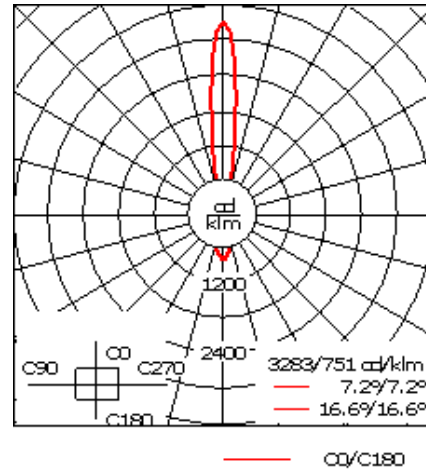

131-9865

SLS410 LED

we-ef

Specifications

Material description

Body	Marine-grade, die-cast aluminium alloy
Lens	Safety glass lens
Colors	 RAL9004 Black RAL9007 Grey Metallic RAL9016 White RAL8019 Dark Bronze
Gasket	Silicone rubber gasket
Fasteners	PCS hardware
Ingress protection	IP66
Impact resistance	IK07
Corrosion resistance	5CE

Electrical description

Power supply	Integral [ECG] electronic 0-10 V dimmable driver in 120-277 universal voltage.
Driver / Ballast	Integral EC electronic converter

WE-EF LIGHTING USA, LLC

410-D Keystone Drive, 15086 Warrendale, PA 15086 - Phone: +1 724 742 0030

customersupport.usa@we-ef.com - <https://we-ef.com/us>

Subject to technical changes and errors. - Generated on 11/23/2024