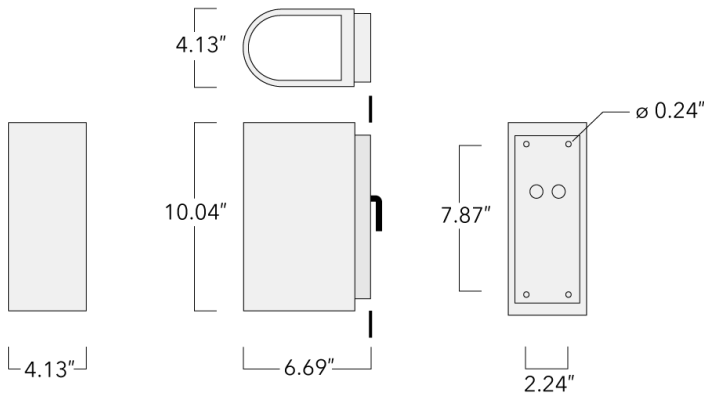

131-9865

SLS410 LED

we-ef

Specifications

Material description

Body	Marine-grade, die-cast aluminium alloy
Lens	Safety glass lens
Colors	 RAL9004 Black RAL9007 Grey Metallic RAL9016 White RAL8019 Dark Bronze
Gasket	Silicone rubber gasket
Fasteners	PCS hardware
Ingress protection	IP66
Impact resistance	IK07
Corrosion resistance	5CE

Electrical description

Power supply	Integral [ECG] electronic 0-10 V dimmable driver in 120-277 universal voltage.
Driver / Ballast	Integral EC electronic converter

WE-EF LIGHTING USA, LLC

410-D Keystone Drive, 15086 Warrendale, PA 15086 - Phone: +1 724 742 0030

customersupport.usa@we-ef.com - <https://we-ef.com/us>

Subject to technical changes and errors. - Generated on 11/23/2024