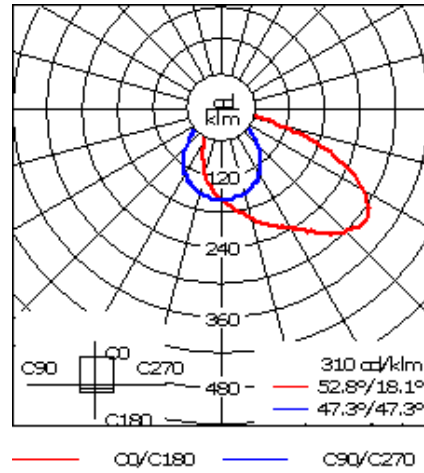

131-0238

SLS420 LED

we-ef

Specifications

Material description

Body	Marine-grade, die-cast aluminium alloy
Lens	Safety glass lens
Colors	 RAL9004 Black RAL9007 Grey Metallic RAL9016 White RAL8019 Dark Bronze
Gasket	Silicone rubber gasket
Fasteners	PCS hardware
Ingress protection	IP66
Impact resistance	IK07
Corrosion resistance	5CE

Electrical description

Power supply	Integral [ECG] electronic 0-10 V dimmable driver in 120-277 universal voltage.
Driver / Ballast	Integral EC electronic converter

Additional information

Lifetime	Ta=25°/40° L90B10 > 90000h
BUG Rating	Please see individual Spec Sheets for classification of Backlight, Uplight and Glare.
Listings	ETL listed. Suitable for wet locations.

WE-EF LIGHTING USA, LLC

410-D Keystone Drive, 15086 Warrendale, PA 15086 - Phone: +1 724 742 0030

customersupport.usa@we-ef.com - <https://we-ef.com/us>

Subject to technical changes and errors. - Generated on 10/23/2024