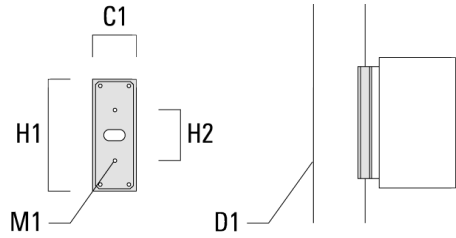

131-0238

SLS420 LED

we-ef

Mounting Accessories

Column fitter

Description	Part ID	C1	D1	H1	H2	M1	Weight (lb)
CF-410/420	131-9140	3.27	≥ 5.51	8.66	3.94	0.24	1.32

Surface Collar

WE-EF LIGHTING USA, LLC