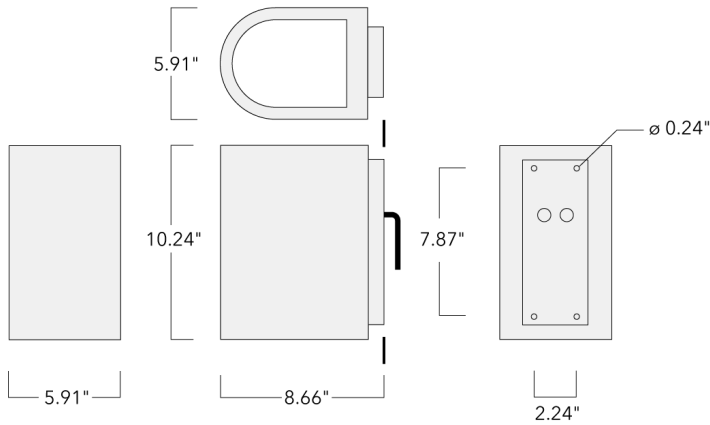

131-0238

SLS420 LED

we-ef

Specifications

Material description

Body	Marine-grade, die-cast aluminium alloy
Lens	Safety glass lens
Colors	 RAL9004 Black RAL9007 Grey Metallic RAL9016 White RAL8019 Dark Bronze
Gasket	Silicone rubber gasket
Fasteners	PCS hardware
Ingress protection	IP66
Impact resistance	IK07
Corrosion resistance	5CE

Electrical description

Power supply	Integral [ECG] electronic 0-10 V dimmable driver in 120-277 universal voltage.
Driver / Ballast	Integral EC electronic converter

Additional information

Lifetime	Ta=25°/40° L90B10 > 90000h
BUG Rating	Please see individual Spec Sheets for classification of Backlight, Uplight and Glare.
Listings	ETL listed. Suitable for wet locations.

WE-EF LIGHTING USA, LLC

410-D Keystone Drive, 15086 Warrendale, PA 15086 - Phone: +1 724 742 0030

customersupport.usa@we-ef.com - <https://we-ef.com/us>

Subject to technical changes and errors. - Generated on 10/23/2024