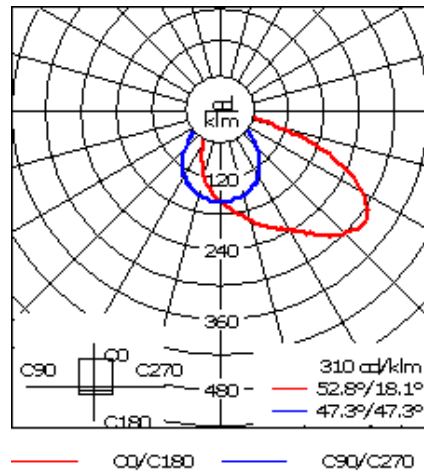

131-0239

SLS420 LED

we-ef

Specifications

Material description

Body	Marine-grade, die-cast aluminium alloy
Lens	Safety glass lens
Colors	 RAL9004 Black RAL9007 Grey Metallic RAL9016 White RAL8019 Dark Bronze
Gasket	Silicone rubber gasket
Fasteners	PCS hardware
Ingress protection	IP66
Impact resistance	IK07
Corrosion resistance	5CE

Electrical description

Power supply	Integral [ECG] electronic 0-10 V dimmable driver in 120-277 universal voltage.
Driver / Ballast	Integral EC electronic converter

Additional information

Lifetime	Ta=25°/40° L90B10 > 90000h
BUG Rating	Please see individual Spec Sheets for classification of Backlight, Uplight and Glare.
Listings	ETL listed. Suitable for wet locations.

WE-EF LIGHTING USA, LLC

410-D Keystone Drive, 15086 Warrendale, PA 15086 - Phone: +1 724 742 0030

customersupport.usa@we-ef.com - <https://we-ef.com/us>

Subject to technical changes and errors. - Generated on 11/27/2024