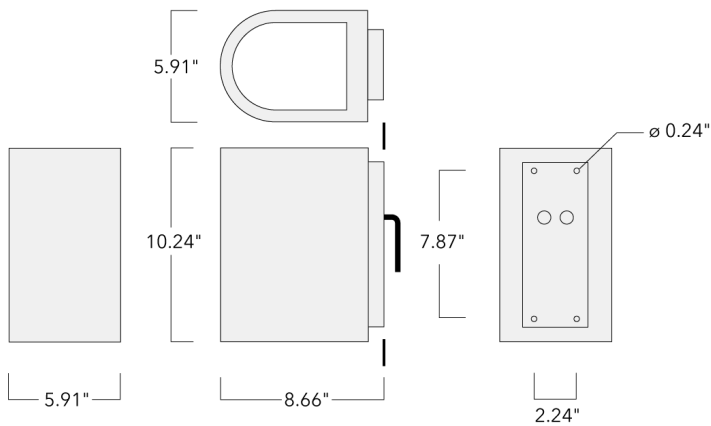

131-0239

SLS420 LED

we-ef

Specifications

Material description

Body	Marine-grade, die-cast aluminium alloy
Lens	Safety glass lens
Colors	 RAL9004 Black RAL9007 Grey Metallic RAL9016 White RAL8019 Dark Bronze
Gasket	Silicone rubber gasket
Fasteners	PCS hardware
Ingress protection	IP66
Impact resistance	IK07
Corrosion resistance	5CE

Electrical description

Power supply	Integral [ECG] electronic 0-10 V dimmable driver in 120-277 universal voltage.
Driver / Ballast	Integral EC electronic converter

Additional information

Lifetime	Ta=25°/40° L90B10 > 90000h
BUG Rating	Please see individual Spec Sheets for classification of Backlight, Uplight and Glare.
Listings	ETL listed. Suitable for wet locations.

WE-EF LIGHTING USA, LLC

410-D Keystone Drive, 15086 Warrendale, PA 15086 - Phone: +1 724 742 0030

customersupport.usa@we-ef.com - <https://we-ef.com/us>

Subject to technical changes and errors. - Generated on 11/27/2024