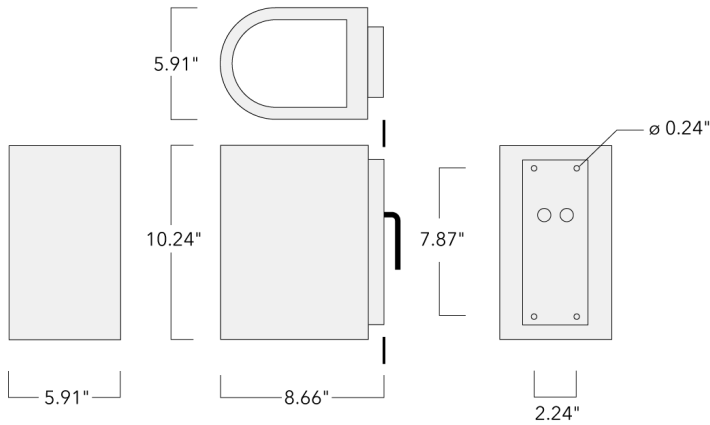

131-9801

SLS420 LED

we-ef

Specifications

Material description

Body	Marine-grade, die-cast aluminium alloy
Lens	Safety glass lens
Colors	 RAL9004 Black RAL9007 Grey Metallic RAL9016 White RAL8019 Dark Bronze
Gasket	Silicone rubber gasket
Fasteners	PCS hardware
Ingress protection	IP66
Impact resistance	IK07
Corrosion resistance	5CE

Electrical description

Power supply	Integral [ECG] electronic 0-10 V dimmable driver in 120-277 universal voltage.
Driver / Ballast	Integral EC electronic converter

Additional information

Lifetime	Ta=25°/40° L90B10 > 90000h
BUG Rating	Please see individual Spec Sheets for classification of Backlight, Uplight and Glare.
Listings	ETL listed. Suitable for wet locations.

WE-EF LIGHTING USA, LLC

410-D Keystone Drive, 15086 Warrendale, PA 15086 - Phone: +1 724 742 0030

customersupport.usa@we-ef.com - <https://we-ef.com/us>

Subject to technical changes and errors. - Generated on 10/23/2024