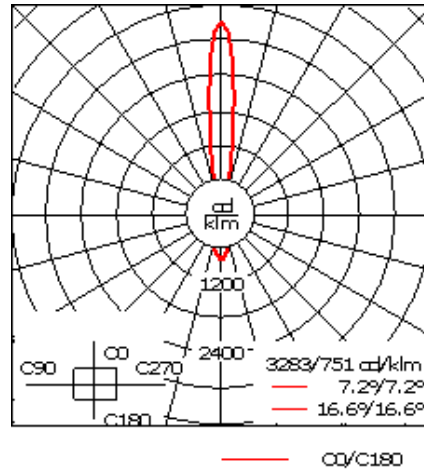

131-9801

SLS420 LED

we-ef

Specifications

Material description

Body	Marine-grade, die-cast aluminium alloy
Lens	Safety glass lens
Colors	 RAL9004 Black RAL9007 Grey Metallic RAL9016 White RAL8019 Dark Bronze
Gasket	Silicone rubber gasket
Fasteners	PCS hardware
Ingress protection	IP66
Impact resistance	IK07
Corrosion resistance	5CE

Electrical description

Power supply	Integral [ECG] electronic 0-10 V dimmable driver in 120-277 universal voltage.
Driver / Ballast	Integral EC electronic converter

Additional information

Lifetime	Ta=25°/40° L90B10 > 90000h
BUG Rating	Please see individual Spec Sheets for classification of Backlight, Uplight and Glare.
Listings	ETL listed. Suitable for wet locations.

WE-EF LIGHTING USA, LLC

410-D Keystone Drive, 15086 Warrendale, PA 15086 - Phone: +1 724 742 0030

customersupport.usa@we-ef.com - <https://we-ef.com/us>

Subject to technical changes and errors. - Generated on 04/19/2025