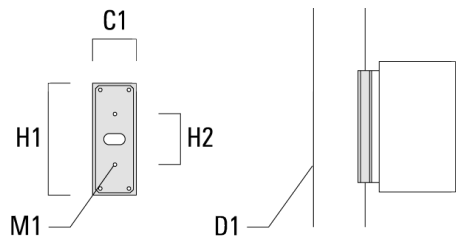

Mounting Accessories

Column fitter

Description	Part ID	C1	D1	H1	H2	M1	Weight (lb)
CF-410/420	131-9140	3.27	≥ 5.51	8.66	3.94	0.24	1.32

131-9801

SLS420 LED

we-ef

Surface Collar

Description	Part ID	A	B	C1	D1	D2	D3	M1	M2
VLS/SLS Surface Collar	131-6004	8.66	3.66	1.75	∅1	∅1.5	∅0.38	6	2