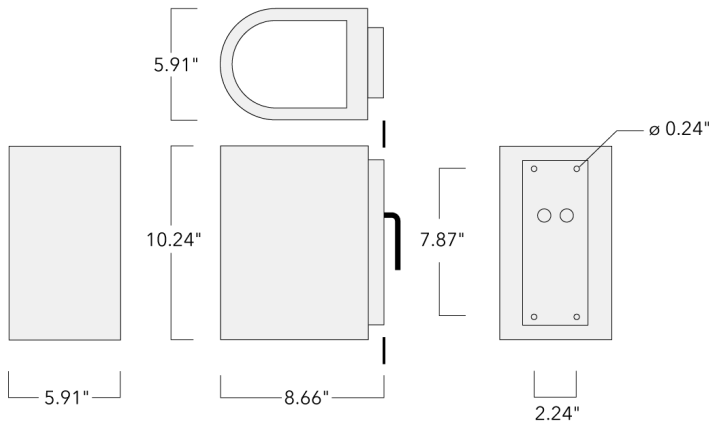

131-9801

SLS420 LED

we-ef

Specifications

Material description

Body	Marine-grade, die-cast aluminium alloy
Lens	Safety glass lens
Colors	 RAL9004 Black RAL9007 Grey Metallic RAL9016 White RAL8019 Dark Bronze
Gasket	Silicone rubber gasket
Fasteners	PCS hardware
Ingress protection	IP66
Impact resistance	IK07
Corrosion resistance	5CE

Electrical description

Power supply	Integral [ECG] electronic 0-10 V dimmable driver in 120-277 universal voltage.
Driver / Ballast	Integral EC electronic converter

Additional information

Lifetime	Ta=25°/40° L90B10 > 90000h
BUG Rating	Please see individual Spec Sheets for classification of Backlight, Uplight and Glare.
Listings	ETL listed. Suitable for wet locations.

WE-EF LIGHTING USA, LLC

410-D Keystone Drive, 15086 Warrendale, PA 15086 - Phone: +1 724 742 0030

customersupport.usa@we-ef.com - <https://we-ef.com/us>

Subject to technical changes and errors. - Generated on 04/19/2025