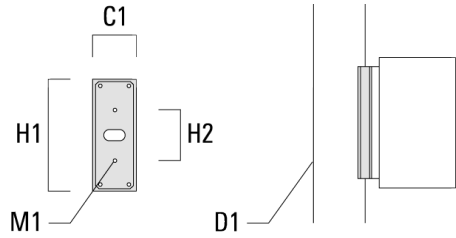

131-9801

SLS420 LED

we-ef

Mounting Accessories

Column fitter

Description	Part ID	C1	D1	H1	H2	M1	Weight (lb)
CF-410/420	131-9140	3.27	≥ 5.51	8.66	3.94	0.24	1.32

Surface Collar

WE-EF LIGHTING USA, LLC