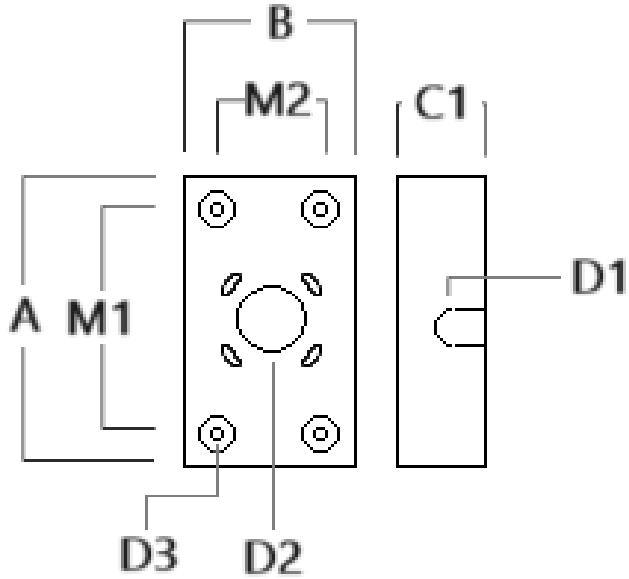

Mounting Accessories

Column fitter

Description	Part ID	C1	D1	H1	H2	M1	Weight (lb)
CF-410/420	131-9140	3.27	≥ 5.51	8.66	3.94	0.24	1.32

131-9801

SLS420 LED

we-ef

Surface Collar

Description	Part ID	A	B	C1	D1	D2	D3	M1	M2
VLS/SLS Surface Collar	131-6004	8.66	3.66	1.75	∅1	∅1.5	∅0.38	6	2