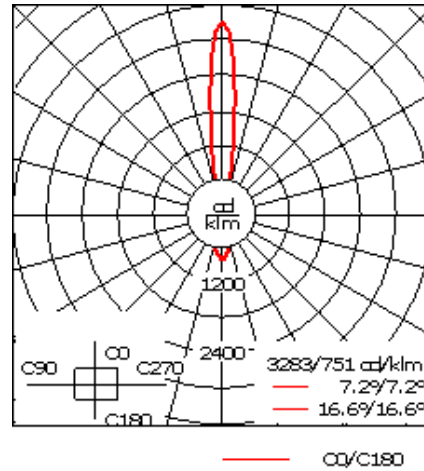

131-9801

SLS420 LED

we-ef

Specifications

Material description

Body	Marine-grade, die-cast aluminium alloy
Lens	Safety glass lens
Colors	 RAL9004 Black RAL9007 Grey Metallic RAL9016 White RAL8019 Dark Bronze
Gasket	Silicone rubber gasket
Fasteners	PCS hardware
Ingress protection	IP66
Impact resistance	IK07
Corrosion resistance	5CE

Electrical description

Power supply	Integral [ECG] electronic 0-10 V dimmable driver in 120-277 universal voltage.
Driver / Ballast	Integral EC electronic converter

Additional information

Lifetime	Ta=25°/40° L90B10 > 90000h
BUG Rating	Please see individual Spec Sheets for classification of Backlight, Uplight and Glare.
Listings	ETL listed. Suitable for wet locations.

WE-EF LIGHTING USA, LLC

410-D Keystone Drive, 15086 Warrendale, PA 15086 - Phone: +1 724 742 0030

customersupport.usa@we-ef.com - <https://we-ef.com/us>

Subject to technical changes and errors. - Generated on 10/23/2024