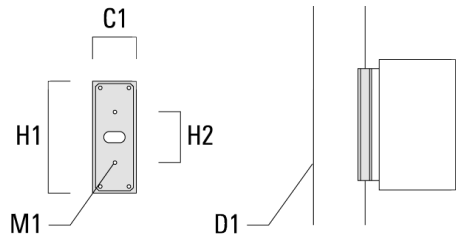

131-9802

SLS420 LED

we-ef

Mounting Accessories

Column fitter

Description	Part ID	C1	D1	H1	H2	M1	Weight (lb)
CF-410/420	131-9140	3.27	≥ 5.51	8.66	3.94	0.24	1.32

Surface Collar

WE-EF LIGHTING USA, LLC