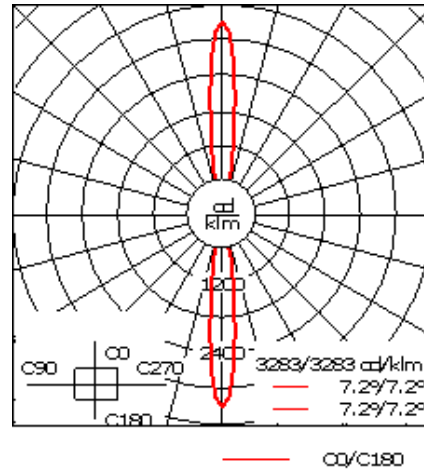

131-9802

SLS420 LED

we-ef

Specifications

Material description

Body	Marine-grade, die-cast aluminium alloy
Lens	Safety glass lens
Colors	 RAL9004 Black RAL9007 Grey Metallic RAL9016 White RAL8019 Dark Bronze
Gasket	Silicone rubber gasket
Fasteners	PCS hardware
Ingress protection	IP66
Impact resistance	IK07
Corrosion resistance	5CE

Electrical description

Power supply	Integral [ECG] electronic 0-10 V dimmable driver in 120-277 universal voltage.
Driver / Ballast	Integral EC electronic converter

Additional information

Lifetime	Ta=25°/40° L90B10 > 90000h
BUG Rating	Please see individual Spec Sheets for classification of Backlight, Uplight and Glare.
Listings	ETL listed. Suitable for wet locations.

WE-EF LIGHTING USA, LLC

410-D Keystone Drive, 15086 Warrendale, PA 15086 - Phone: +1 724 742 0030

customersupport.usa@we-ef.com - <https://we-ef.com/us>

Subject to technical changes and errors. - Generated on 10/23/2024