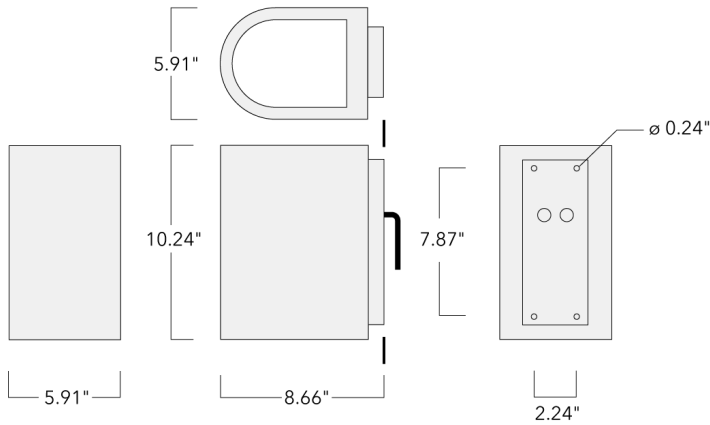

131-9802

SLS420 LED

we-ef

Specifications

Material description

Body	Marine-grade, die-cast aluminium alloy
Lens	Safety glass lens
Colors	 RAL9004 Black RAL9007 Grey Metallic RAL9016 White RAL8019 Dark Bronze
Gasket	Silicone rubber gasket
Fasteners	PCS hardware
Ingress protection	IP66
Impact resistance	IK07
Corrosion resistance	5CE

Electrical description

Power supply	Integral [ECG] electronic 0-10 V dimmable driver in 120-277 universal voltage.
Driver / Ballast	Integral EC electronic converter

Additional information

Lifetime	Ta=25°/40° L90B10 > 90000h
BUG Rating	Please see individual Spec Sheets for classification of Backlight, Uplight and Glare.
Listings	ETL listed. Suitable for wet locations.

WE-EF LIGHTING USA, LLC

410-D Keystone Drive, 15086 Warrendale, PA 15086 - Phone: +1 724 742 0030

customersupport.usa@we-ef.com - <https://we-ef.com/us>

Subject to technical changes and errors. - Generated on 10/23/2024