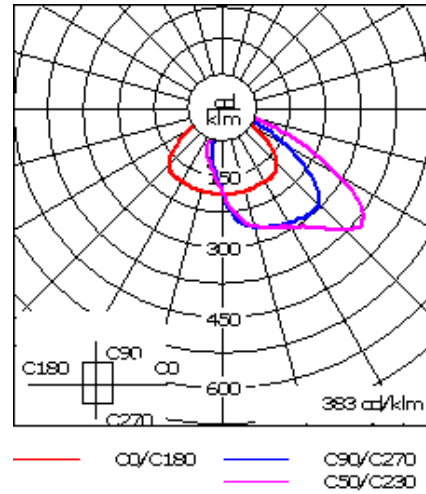

Specifications

Material description

Body	Marine-grade, die-cast aluminium alloy
Lens	Safety glass lens
Colors	RAL9004 Black RAL9007 Grey Metallic RAL9016 White RAL8019 Dark Bronze
Gasket	Silicone CCG® Controlled Compression Gasket
Fasteners	PCS Polymer Coated Stainless Steel Hardware
Ingress protection	IP66
Impact resistance	IK08
Corrosion resistance	5CE

Electrical description

Power supply	Integral [ECG] electronic driver 120V-277V. 0-10V dimmable, to be specified with order.
Driver / Ballast	Integral EC electronic converter

WE-EF LIGHTING USA, LLC