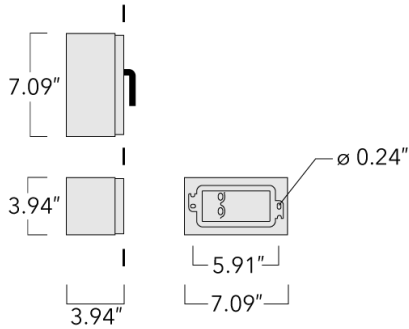

Specifications

Material description

Body	Marine-grade, die-cast aluminium alloy
Lens	Safety glass lens
Colors	RAL9004 Black RAL9007 Grey Metallic RAL9016 White RAL8019 Dark Bronze
Gasket	Silicone CCG® Controlled Compression Gasket
Fasteners	PCS Polymer Coated Stainless Steel Hardware
Ingress protection	IP66
Impact resistance	IK08
Corrosion resistance	5CE

Electrical description

Power supply	Integral [ECG] electronic driver 120V-277V. 0-10V dimmable, to be specified with order.
Driver / Ballast	Integral EC electronic converter

WE-EF LIGHTING USA, LLC