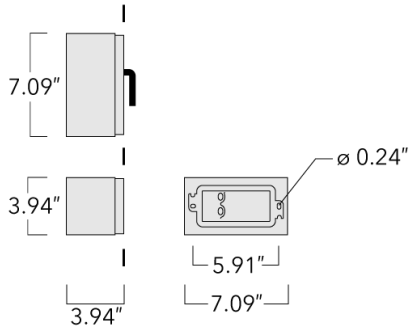

Specifications

Material description

Body	Marine-grade, die-cast aluminium alloy
Lens	Safety glass lens
Colors	RAL9004 Black RAL9007 Grey Metallic RAL9016 White RAL8019 Dark Bronze
Gasket	Silicone CCG® Controlled Compression Gasket
Fasteners	PCS Polymer Coated Stainless Steel Hardware
Ingress protection	IP66
Impact resistance	IK08
Corrosion resistance	5CE

Electrical description

Power supply	Integral [ECG] electronic driver 120V-277V. 0-10V dimmable, to be specified with order.
Driver / Ballast	Integral EC electronic converter

WE-EF LIGHTING USA, LLC

410-D Keystone Drive, 15086 Warrendale, PA 15086 - Phone: +1 724 742 0030
customersupport.usa@we-ef.com - <https://we-ef.com/us>
Subject to technical changes and errors. - Generated on 11/23/2024