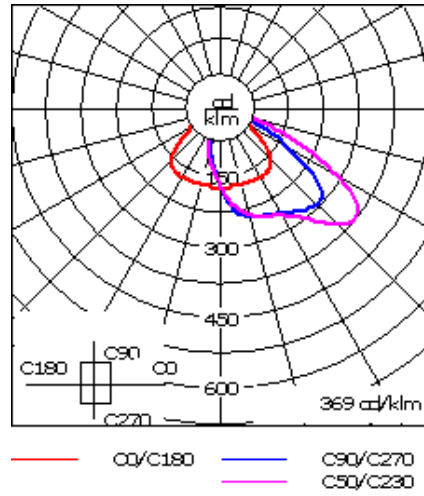

Specifications

Material description

Body	Marine-grade, die-cast aluminium alloy
Lens	Safety glass lens
Colors	RAL9004 Black RAL9007 Grey Metallic RAL9016 White RAL8019 Dark Bronze
Gasket	Silicone CCG® Controlled Compression Gasket
Fasteners	PCS Polymer Coated Stainless Steel Hardware
Ingress protection	IP66
Impact resistance	IK08
Corrosion resistance	5CE

Electrical description

Power supply	Integral [ECG] electronic driver 120V-277V. 0-10V dimmable, to be specified with order.
Driver / Ballast	Integral EC electronic converter

WE-EF LIGHTING USA, LLC

410-D Keystone Drive, 15086 Warrendale, PA 15086 - Phone: +1 724 742 0030
customersupport.usa@we-ef.com - <https://we-ef.com/us>
Subject to technical changes and errors. - Generated on 11/23/2024