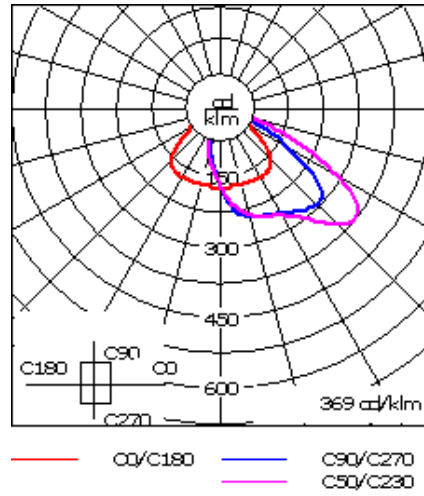

Example: XXX-XXXX-9004 (Black)  
+ XXX-XXXX (Accessory 1)

Weight	4.19 lb
Light distribution	rectangular asymmetric Type II [R45]
Light source	LED-3/13W / 1400 mA - 2700 K
CRI	80
Power supply	electronic gear
BUG	B0 U0 G0
LEDs	3
Rated input power	15.8 W

**Nominal Lumen (lm)**

LED Lumen	520
Total Lumen	1560
Tj	85

**Rated lumens (lm)**

LED Lumen	310.4
Total Lumen	931.3
Ta	25

**WE-EF LIGHTING USA, LLC**

410-D Keystone Drive, 15086 Warrendale, PA 15086 - Phone: +1 724 742 0030  
customersupport.usa@we-ef.com - <https://we-ef.com/us>  
Subject to technical changes and errors. - Generated on 11/23/2024