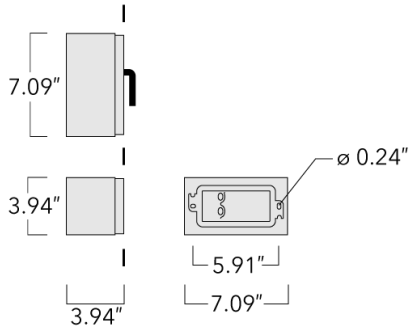

Example: XXX-XXXX-9004 (Black)  
+ XXX-XXXX (Accessory 1)

Weight	4.19 lb
Light distribution	rectangular asymmetric Type II [R45]
Light source	LED-3/13W / 1400 mA - 2700 K
CRI	80
Power supply	electronic gear
BUG	B0 U0 G0
LEDs	3
Rated input power	15.8 W

**Nominal Lumen (lm)**

LED Lumen	520
Total Lumen	1560
Tj	85

**Rated lumens (lm)**

LED Lumen	310.4
Total Lumen	931.3
Ta	25

**WE-EF LIGHTING USA, LLC**

410-D Keystone Drive, 15086 Warrendale, PA 15086 - Phone: +1 724 742 0030  
customersupport.usa@we-ef.com - <https://we-ef.com/us>  
Subject to technical changes and errors. - Generated on 11/23/2024

## Specifications