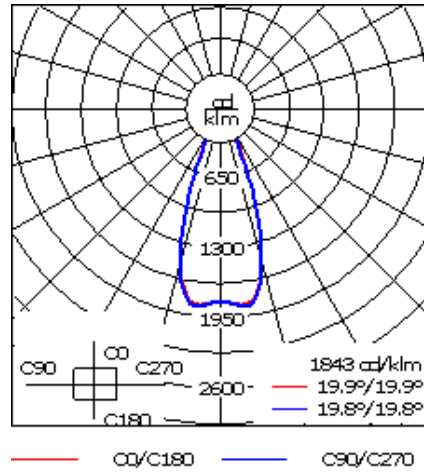

Specifications

Material description

Body	Marine-grade, die-cast aluminium alloy
Lens	Safety glass lens
Colors	RAL9004 Black RAL9007 Grey Metallic RAL9016 White RAL8019 Dark Bronze
Gasket	Silicone CCG® Controlled Compression Gasket
Fasteners	PCS Polymer Coated Stainless Steel Hardware
Ingress protection	IP66
Impact resistance	IK08
Corrosion resistance	5CE

Electrical description

Power supply	Integral [ECG] electronic driver 120V-277V. 0-10V dimmable, to be specified with order.
Driver / Ballast	Integral EC electronic converter

WE-EF LIGHTING USA, LLC

410-D Keystone Drive, 15086 Warrendale, PA 15086 - Phone: +1 724 742 0030
customersupport.usa@we-ef.com - <https://we-ef.com/us>
Subject to technical changes and errors. - Generated on 11/23/2024