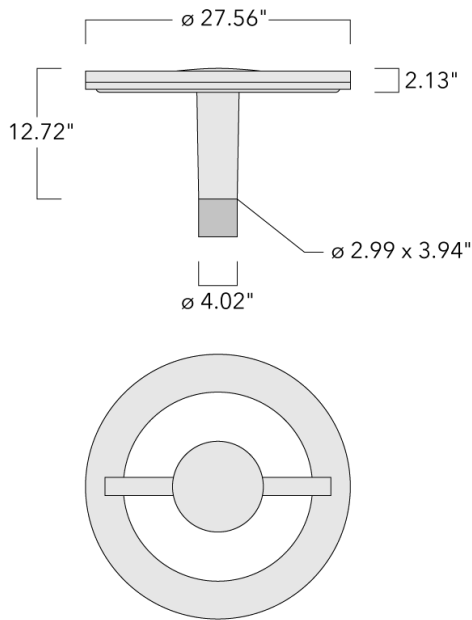

Specifications

Material description

Body	Marine grade aluminum alloy.
Lens	CAD optimized OLC One LED Concept lens for superior illumination and glare control
Colors	 RAL9004 Black RAL9007 Grey Metallic RAL9016 White RAL8019 Dark Bronze
Gasket	Silicone rubber gasket
Fasteners	PCS Polymer Coated Stainless Steel hardware
Ingress protection	IP66
Impact resistance	IK08
Corrosion resistance	5CE
Windage	0.24 m²

WE-EF LIGHTING USA, LLC

410-D Keystone Drive, 15086 Warrendale, PA 15086 - Phone: +1 724 742 0030
customersupport.usa@we-ef.com - <https://we-ef.com/us>
Subject to technical changes and errors. - Generated on 06/08/2025