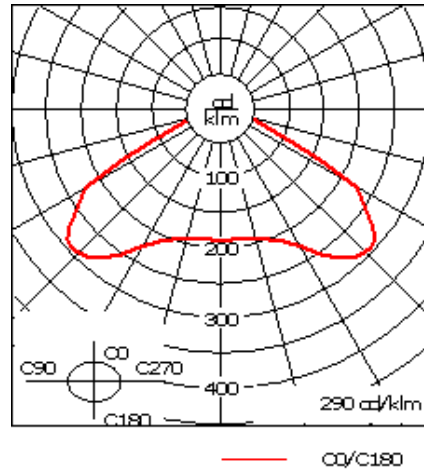

Specifications

Material description

Body	Marine grade aluminum alloy.
Lens	CAD optimized OLC One LED Concept lens for superior illumination and glare control
Colors	 RAL9004 Black RAL9007 Grey Metallic RAL9016 White RAL8019 Dark Bronze
Gasket	Silicone rubber gasket
Fasteners	PCS Polymer Coated Stainless Steel hardware
Ingress protection	IP66
Impact resistance	IK08
Corrosion resistance	5CE
Windage	0.24 m²

WE-EF LIGHTING USA, LLC

410-D Keystone Drive, 15086 Warrendale, PA 15086 - Phone: +1 724 742 0030
customersupport.usa@we-ef.com - <https://we-ef.com/us>
Subject to technical changes and errors. - Generated on 06/08/2025