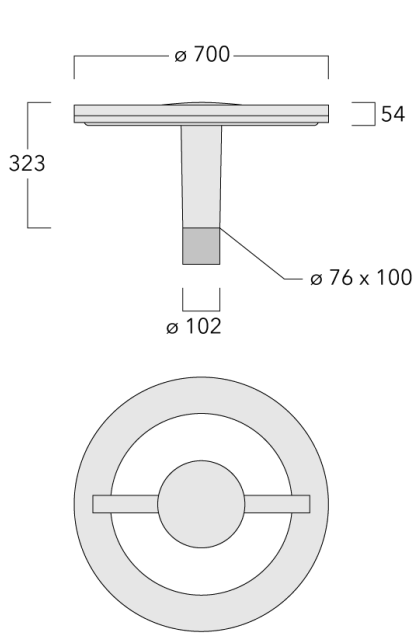

105-0076

CFT540 LED

we-ef

Specifications

Material description

Body	Marine-grade, die-cast aluminium alloy
Lens	RFC™ Reflection Free Contour main lens
Colours	RAL9004 Signal black RAL9007 Grey aluminium RAL7016 Anthracite grey RAL9016 Traffic white
Gasket	Silicone CCG® Controlled Compression Gasket
Fasteners	PCS hardware
Ingress protection	IP66
Impact resistance	IK08
Corrosion resistance	5CE
Windage	0.24 m²

Electrical description

Power supply	220-240V / 50-60 Hz
Driver / Ballast	Integral electronic converter with DALI interface
Power factor	> 0.9
Surge protection	6/6 kV (optional SP10)

WE-EF LIGHTING (Thailand) Co., Ltd.

57 Moo 5, Kingkaew Rd., Bangplee, 10540 Samutprakarn - Phone: +66 2 738 96 20 - Fax: +66 2 738 96 29

<https://we-ef.com/asia>

Subject to technical changes and errors. - Generated on 23/11/2024