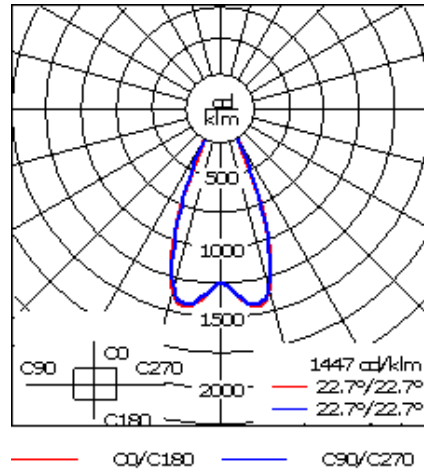

Specifications

Material description

Body	Marine-grade, die-cast aluminium alloy
Lens	Safety glass lens
Colors	RAL9004 Black RAL9007 Grey Metallic RAL9016 White RAL8019 Dark Bronze
Gasket	Silicone CCG® Controlled Compression Gasket
Fasteners	PCS Polymer Coated Stainless Steel Hardware
Ingress protection	IP66
Impact resistance	IK08
Corrosion resistance	5CE

Electrical description

Power supply	Integral [ECG] electronic driver 120V-277V. 0-10V dimmable, to be specified with order.
Driver / Ballast	Integral EC electronic converter

WE-EF LIGHTING USA, LLC

410-D Keystone Drive, 15086 Warrendale, PA 15086 - Phone: +1 724 742 0030

customersupport.usa@we-ef.com - <https://we-ef.com/us>

Subject to technical changes and errors. - Generated on 11/23/2024