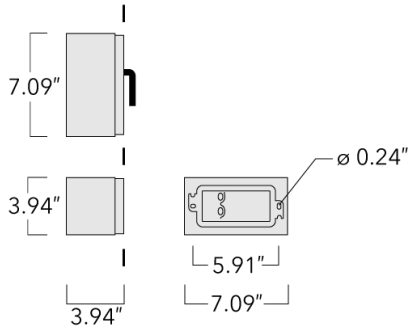

Specifications

Material description

Body	Marine-grade, die-cast aluminium alloy
Lens	Safety glass lens
Colors	RAL9004 Black RAL9007 Grey Metallic RAL9016 White RAL8019 Dark Bronze
Gasket	Silicone CCG® Controlled Compression Gasket
Fasteners	PCS Polymer Coated Stainless Steel Hardware
Ingress protection	IP66
Impact resistance	IK08
Corrosion resistance	5CE

Electrical description

Power supply	Integral [ECG] electronic driver 120V-277V. 0-10V dimmable, to be specified with order.
Driver / Ballast	Integral EC electronic converter

WE-EF LIGHTING USA, LLC

410-D Keystone Drive, 15086 Warrendale, PA 15086 - Phone: +1 724 742 0030

customersupport.usa@we-ef.com - <https://we-ef.com/us>

Subject to technical changes and errors. - Generated on 11/23/2024