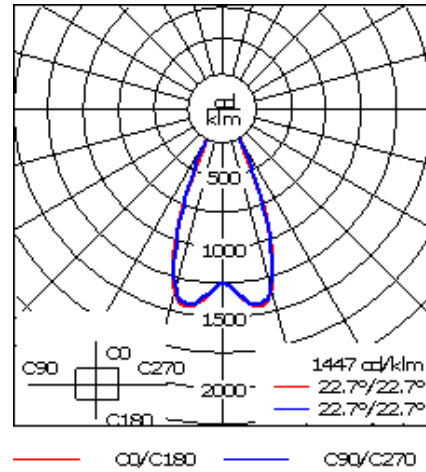

Specifications

Material description

Body	Marine-grade, die-cast aluminium alloy
Lens	Safety glass lens
Colors	RAL9004 Black RAL9007 Grey Metallic RAL9016 White RAL8019 Dark Bronze
Gasket	Silicone CCG® Controlled Compression Gasket
Fasteners	PCS Polymer Coated Stainless Steel Hardware
Ingress protection	IP66
Impact resistance	IK08
Corrosion resistance	5CE

Electrical description

Power supply	Integral [ECG] electronic driver 120V-277V. 0-10V dimmable, to be specified with order.
Driver / Ballast	Integral EC electronic converter

WE-EF LIGHTING USA, LLC

410-D Keystone Drive, 15086 Warrendale, PA 15086 - Phone: +1 724 742 0030
customersupport.usa@we-ef.com - <https://we-ef.com/us>
Subject to technical changes and errors. - Generated on 11/23/2024