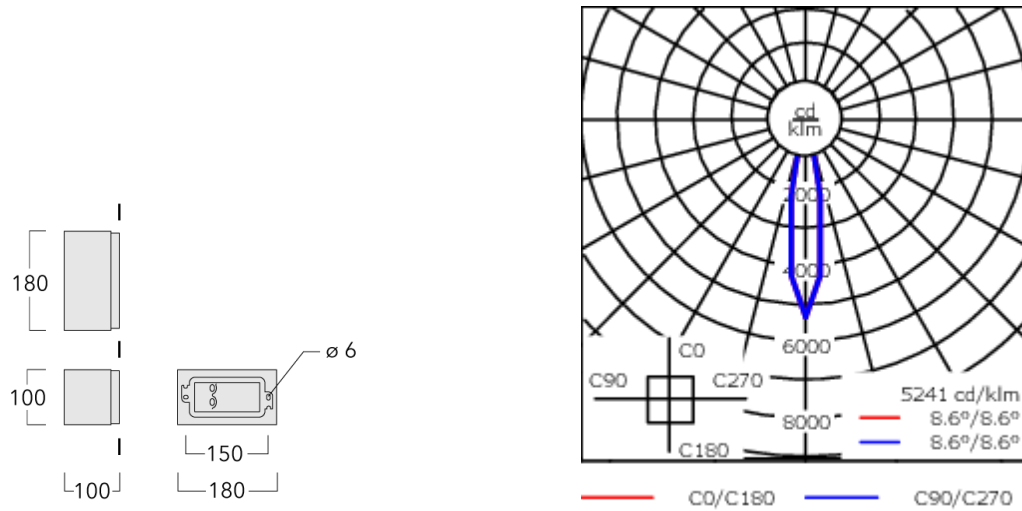

Spécifications

Description du matériel

Corps	Corps en fonte d'aluminium
Lentille	Verre de sécurité
Couleurs	Peinture poudre disponible avec 35 couleurs différents
Joint	CCG® Joint silicone
Visserie	PCS Inox avec recouvrement polymère
IP	IP66
IK	IK08
Protection contre la corrosion	5CE

Description électrique

Driver	Driver électronique

Informations complémentaires

Durée de vie	Ta=25° L90B10 > 90000h

WE-EF LUMIERE

ZAC de Chesnes Nord, 6 Rue de Brisson, CS80330, 38290 Satolas et Bonce - Téléphone: +33 4 74 99 14 44

info.france@we-ef.com - <https://we-ef.com/fr>

Sous réserve de modifications techniques et d'erreurs. - Généré le 23/11/2024