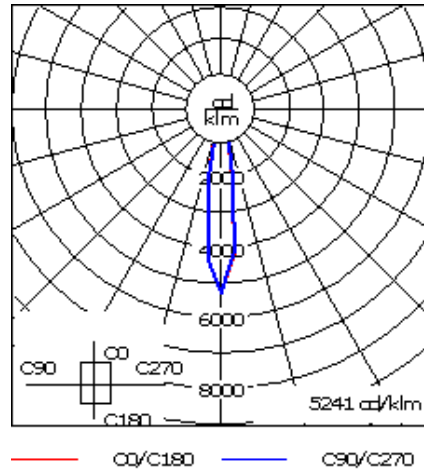

Specifications

Material description

Body	Marine-grade, die-cast aluminium alloy
Lens	Safety glass lens
Colors	RAL9004 Black RAL9007 Grey Metallic RAL9016 White RAL8019 Dark Bronze
Gasket	Silicone CCG® Controlled Compression Gasket
Fasteners	PCS Polymer Coated Stainless Steel Hardware
Ingress protection	IP66
Impact resistance	IK08
Corrosion resistance	5CE

Electrical description

Power supply	Integral [ECG] electronic driver 120V-277V. 0-10V dimmable, to be specified with order.
Driver / Ballast	Integral EC electronic converter

WE-EF LIGHTING USA, LLC

410-D Keystone Drive, 15086 Warrendale, PA 15086 - Phone: +1 724 742 0030
customersupport.usa@we-ef.com - <https://we-ef.com/us>
Subject to technical changes and errors. - Generated on 11/23/2024