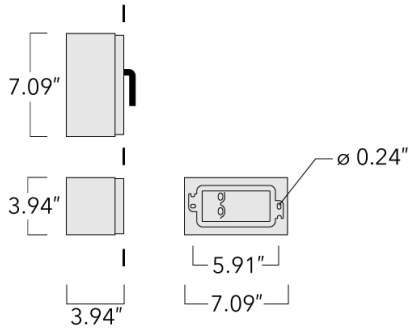

Specifications

Material description

Body	Marine-grade, die-cast aluminium alloy
Lens	Safety glass lens
Colors	RAL9004 Black RAL9007 Grey Metallic RAL9016 White RAL8019 Dark Bronze
Gasket	Silicone CCG® Controlled Compression Gasket
Fasteners	PCS Polymer Coated Stainless Steel Hardware
Ingress protection	IP66
Impact resistance	IK08
Corrosion resistance	5CE

Electrical description

Power supply	Integral [ECG] electronic driver 120V-277V. 0-10V dimmable, to be specified with order.
Driver / Ballast	Integral EC electronic converter

WE-EF LIGHTING USA, LLC

410-D Keystone Drive, 15086 Warrendale, PA 15086 - Phone: +1 724 742 0030
customersupport.usa@we-ef.com - <https://we-ef.com/us>
Subject to technical changes and errors. - Generated on 11/23/2024