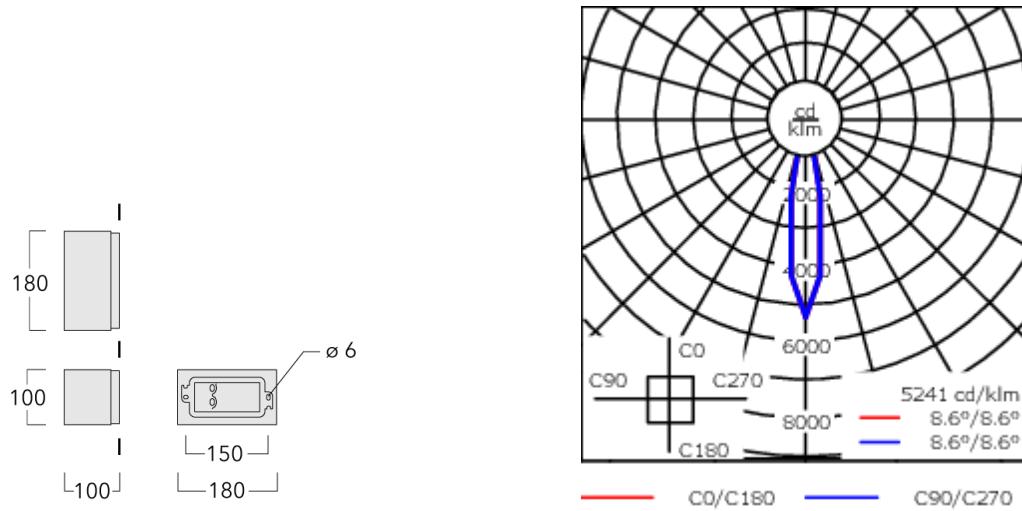

Spécifications

Description du matériel

Corps	Corps en fonte d'aluminium
Lentille	Verre de sécurité
Couleurs	Peinture poudre disponible avec 35 couleurs différents
Joint	CCG® Joint silicone
Visserie	PCS Inox avec recouvrement polymère
IP	IP66
IK	IK08
Protection contre la corrosion	5CE

Description électrique

Driver	Driver électronique

Informations complémentaires

Durée de vie	Ta=25° L90B10 > 90000h

WE-EF LUMIERE

ZAC de Chesnes Nord, 6 Rue de Brisson, CS80330, 38290 Satolas et Bonce - Téléphone: +33 4 74 99 14 44
info.france@we-ef.com - <https://we-ef.com/fr>

Sous réserve de modifications techniques et d'erreurs. - Généré le 23/11/2024