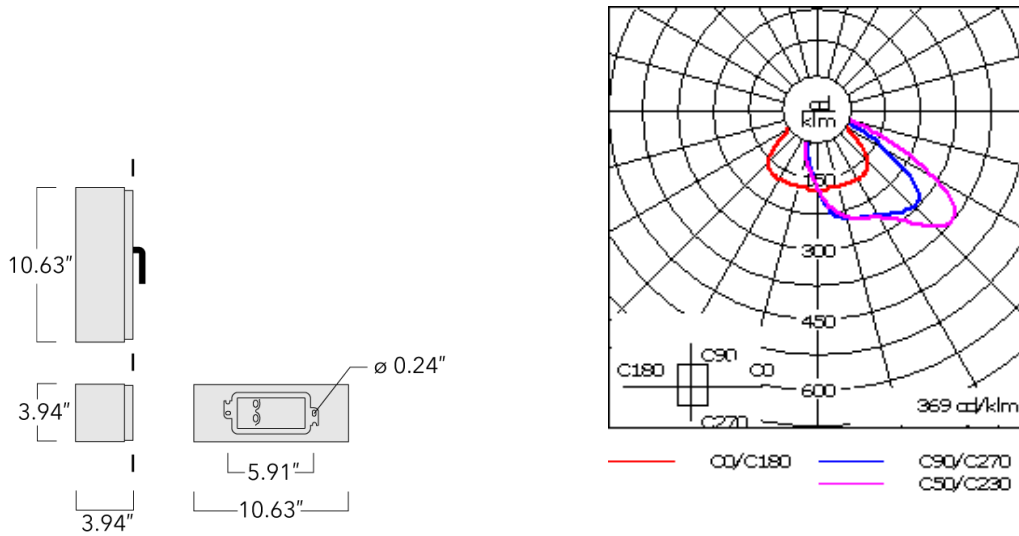

Specifications

Material description

Body	Marine-grade, die-cast aluminium alloy
Lens	Safety glass lens
Colors	 RAL9004 Black RAL9007 Grey Metallic RAL9016 White RAL8019 Dark Bronze
Gasket	Silicone CCG® Controlled Compression Gasket
Fasteners	PCS Polymer Coated Stainless Steel Hardware
Ingress protection	IP66
Impact resistance	IK08
Corrosion resistance	5CE

Electrical description

Power supply	Integral [ECG] electronic driver 120V-277V. 0-10V dimmable, to be specified with order.
Driver / Ballast	Standard. Optional DALI version available. To be specified at time of ordering.

WE-EF LIGHTING USA, LLC

410-D Keystone Drive, 15086 Warrendale, PA 15086 - Phone: +1 724 742 0030
customersupport.usa@we-ef.com - <https://we-ef.com/us>
Subject to technical changes and errors. - Generated on 11/23/2024