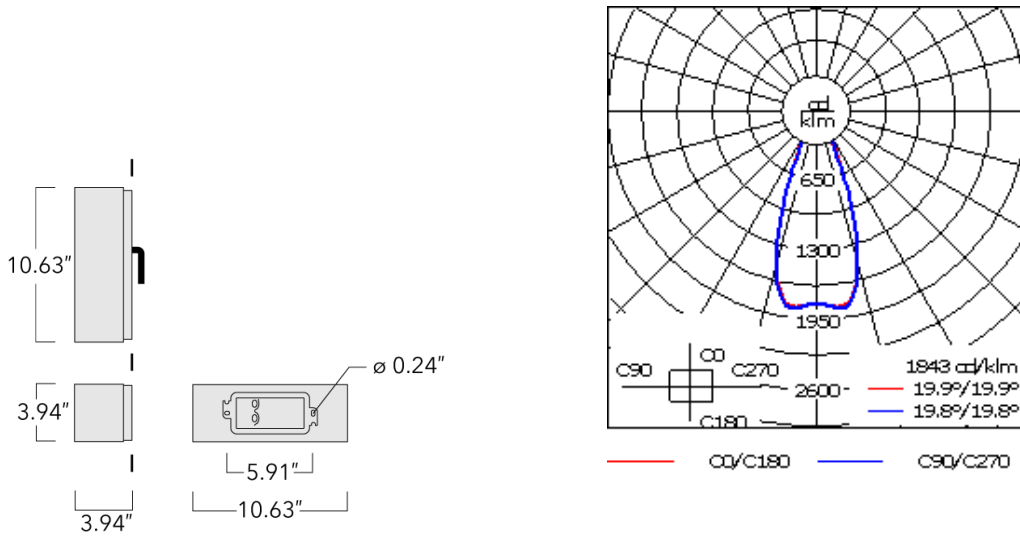

131-9986

RLS420 LED

we-ef

Specifications

Material description

Body	Marine-grade, die-cast aluminium alloy
Lens	Safety glass lens
Colors	 RAL9004 Black RAL9007 Grey Metallic RAL9016 White RAL8019 Dark Bronze
Gasket	Silicone CCG® Controlled Compression Gasket
Fasteners	PCS Polymer Coated Stainless Steel Hardware
Ingress protection	IP66
Impact resistance	IK08
Corrosion resistance	5CE

Electrical description

Power supply	Integral [ECG] electronic driver 120V-277V. 0-10V dimmable, to be specified with order.
Driver / Ballast	Standard. Optional DALI version available. To be specified at time of ordering.

WE-EF LIGHTING USA, LLC

410-D Keystone Drive, 15086 Warrendale, PA 15086 - Phone: +1 724 742 0030

customersupport.usa@we-ef.com - <https://we-ef.com/us>

Subject to technical changes and errors. - Generated on 11/23/2024