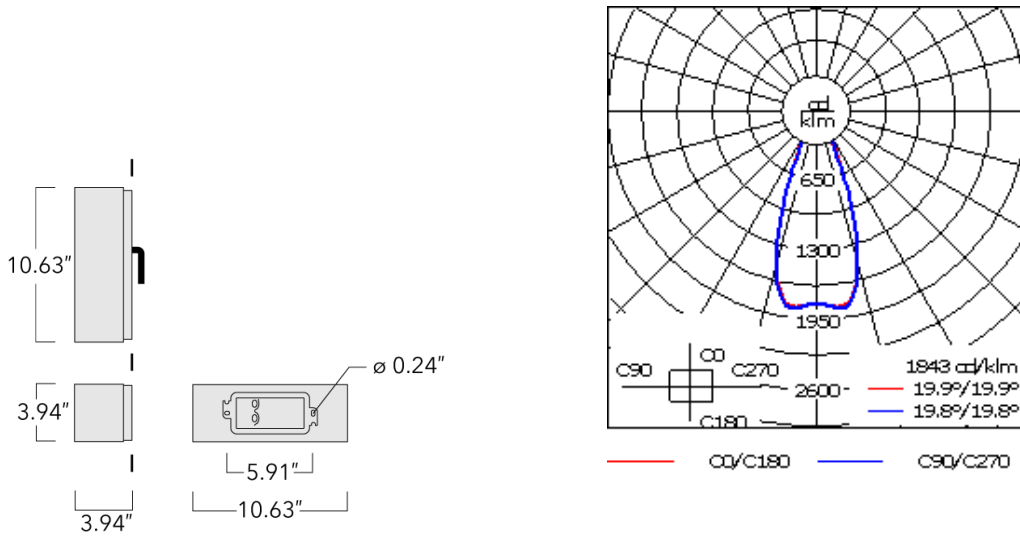

131-9613

RLS420 LED

we-ef

Specifications

Material description

Body	Marine-grade, die-cast aluminium alloy
Lens	Safety glass lens
Colors	 RAL9004 Black RAL9007 Grey Metallic RAL9016 White RAL8019 Dark Bronze
Gasket	Silicone CCG® Controlled Compression Gasket
Fasteners	PCS Polymer Coated Stainless Steel Hardware
Ingress protection	IP66
Impact resistance	IK08
Corrosion resistance	5CE

Electrical description

Power supply	Integral [ECG] electronic driver 120V-277V. 0-10V dimmable, to be specified with order.
Driver / Ballast	Standard. Optional DALI version available. To be specified at time of ordering.

WE-EF LIGHTING USA, LLC

410-D Keystone Drive, 15086 Warrendale, PA 15086 - Phone: +1 724 742 0030

customersupport.usa@we-ef.com - <https://we-ef.com/us>

Subject to technical changes and errors. - Generated on 04/19/2025