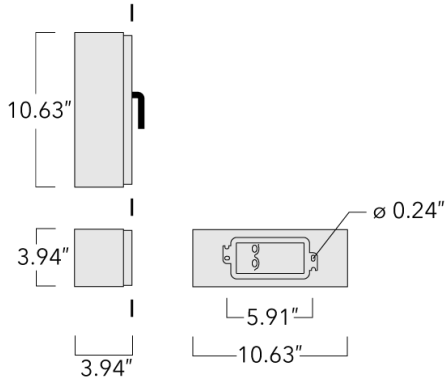

131-9988

RLS420 LED

we-ef

Specifications

Material description

Body	Marine-grade, die-cast aluminium alloy
Lens	Safety glass lens
Colors	 RAL9004 Black RAL9007 Grey Metallic RAL9016 White RAL8019 Dark Bronze
Gasket	Silicone CCG® Controlled Compression Gasket
Fasteners	PCS Polymer Coated Stainless Steel Hardware
Ingress protection	IP66
Impact resistance	IK08
Corrosion resistance	5CE

Electrical description

Power supply	Integral [ECG] electronic driver 120V-277V. 0-10V dimmable, to be specified with order.
Driver / Ballast	Standard. Optional DALI version available. To be specified at time of ordering.

WE-EF LIGHTING USA, LLC

410-D Keystone Drive, 15086 Warrendale, PA 15086 - Phone: +1 724 742 0030

customersupport.usa@we-ef.com - <https://we-ef.com/us>

Subject to technical changes and errors. - Generated on 11/23/2024