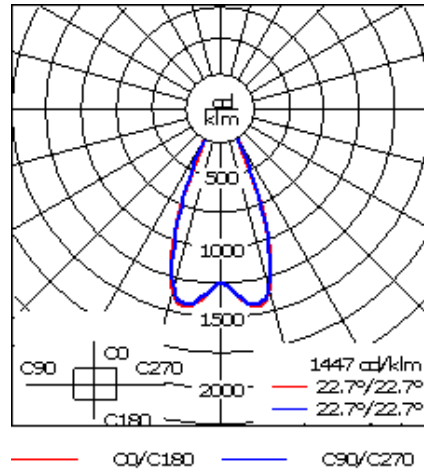

131-9988

RLS420 LED

we-ef

Specifications

Material description

Body	Marine-grade, die-cast aluminium alloy
Lens	Safety glass lens
Colors	 RAL9004 Black RAL9007 Grey Metallic RAL9016 White RAL8019 Dark Bronze
Gasket	Silicone CCG® Controlled Compression Gasket
Fasteners	PCS Polymer Coated Stainless Steel Hardware
Ingress protection	IP66
Impact resistance	IK08
Corrosion resistance	5CE

Electrical description

Power supply	Integral [ECG] electronic driver 120V-277V. 0-10V dimmable, to be specified with order.
Driver / Ballast	Standard. Optional DALI version available. To be specified at time of ordering.

WE-EF LIGHTING USA, LLC

410-D Keystone Drive, 15086 Warrendale, PA 15086 - Phone: +1 724 742 0030

customersupport.usa@we-ef.com - <https://we-ef.com/us>

Subject to technical changes and errors. - Generated on 11/23/2024