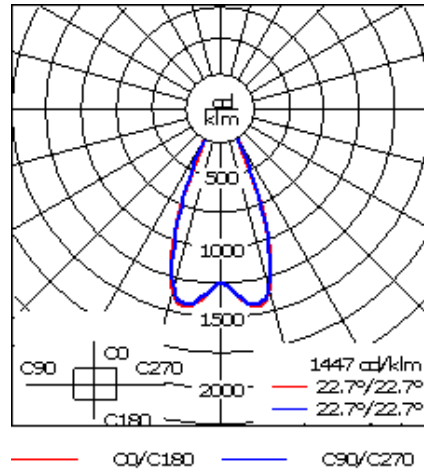

131-9989

RLS420 LED

we-ef

Specifications

Material description

Body	Marine-grade, die-cast aluminium alloy
Lens	Safety glass lens
Colors	 RAL9004 Black RAL9007 Grey Metallic RAL9016 White RAL8019 Dark Bronze
Gasket	Silicone CCG® Controlled Compression Gasket
Fasteners	PCS Polymer Coated Stainless Steel Hardware
Ingress protection	IP66
Impact resistance	IK08
Corrosion resistance	5CE

Electrical description

Power supply	Integral [ECG] electronic driver 120V-277V. 0-10V dimmable, to be specified with order.
Driver / Ballast	Standard. Optional DALI version available. To be specified at time of ordering.

WE-EF LIGHTING USA, LLC

410-D Keystone Drive, 15086 Warrendale, PA 15086 - Phone: +1 724 742 0030

customersupport.usa@we-ef.com - <https://we-ef.com/us>

Subject to technical changes and errors. - Generated on 11/23/2024