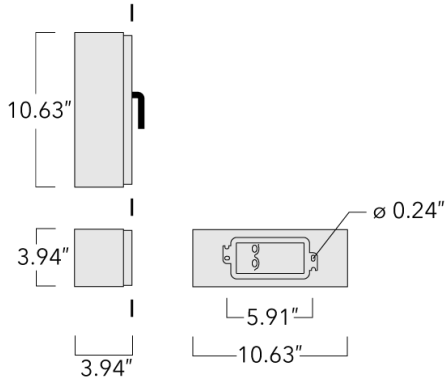

131-9989

RLS420 LED

we-ef

Specifications

Material description

Body	Marine-grade, die-cast aluminium alloy
Lens	Safety glass lens
Colors	 RAL9004 Black RAL9007 Grey Metallic RAL9016 White RAL8019 Dark Bronze
Gasket	Silicone CCG® Controlled Compression Gasket
Fasteners	PCS Polymer Coated Stainless Steel Hardware
Ingress protection	IP66
Impact resistance	IK08
Corrosion resistance	5CE

Electrical description

Power supply	Integral [ECG] electronic driver 120V-277V. 0-10V dimmable, to be specified with order.
Driver / Ballast	Standard. Optional DALI version available. To be specified at time of ordering.

WE-EF LIGHTING USA, LLC

410-D Keystone Drive, 15086 Warrendale, PA 15086 - Phone: +1 724 742 0030

customersupport.usa@we-ef.com - <https://we-ef.com/us>

Subject to technical changes and errors. - Generated on 11/23/2024