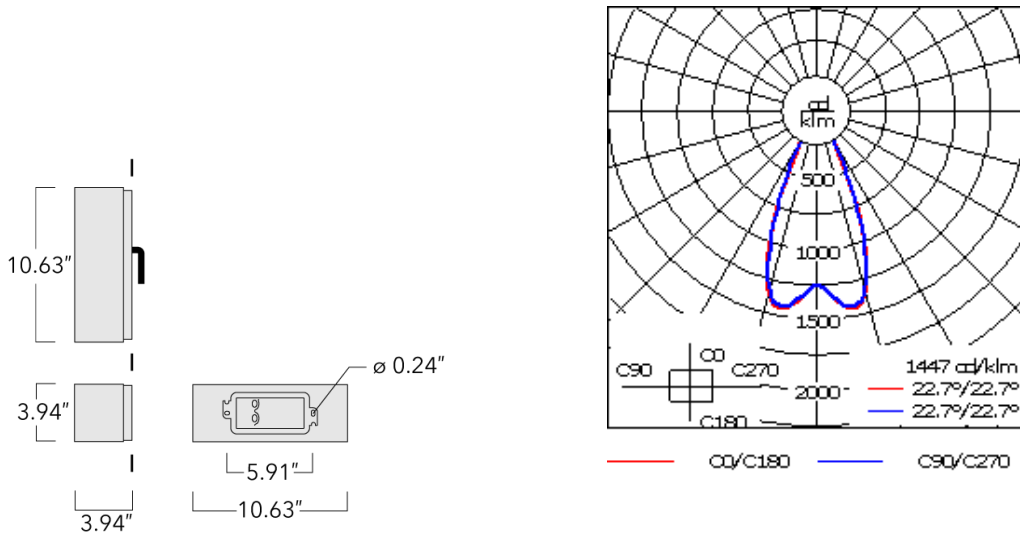

131-9614

RLS420 LED

we-ef

Specifications

Material description

Body	Marine-grade, die-cast aluminium alloy
Lens	Safety glass lens
Colors	 RAL9004 Black RAL9007 Grey Metallic RAL9016 White RAL8019 Dark Bronze
Gasket	Silicone CCG® Controlled Compression Gasket
Fasteners	PCS Polymer Coated Stainless Steel Hardware
Ingress protection	IP66
Impact resistance	IK08
Corrosion resistance	5CE

Electrical description

Power supply	Integral [ECG] electronic driver 120V-277V. 0-10V dimmable, to be specified with order.
Driver / Ballast	Standard. Optional DALI version available. To be specified at time of ordering.

WE-EF LIGHTING USA, LLC

410-D Keystone Drive, 15086 Warrendale, PA 15086 - Phone: +1 724 742 0030

customersupport.usa@we-ef.com - <https://we-ef.com/us>

Subject to technical changes and errors. - Generated on 11/23/2024