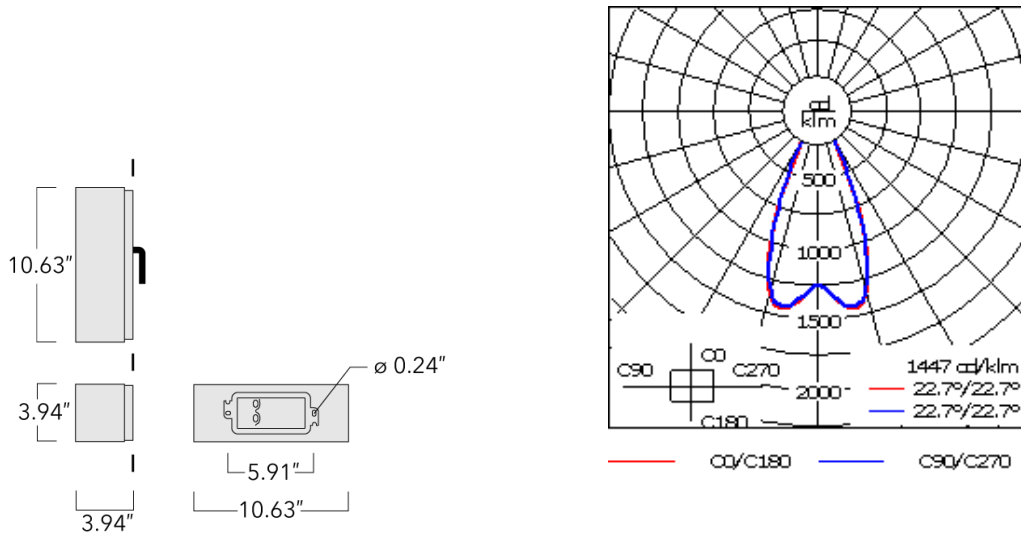

Specifications

Material description

Body	Marine-grade, die-cast aluminium alloy
Lens	Safety glass lens
Colors	RAL9004 Black RAL9007 Grey Metallic RAL9016 White RAL8019 Dark Bronze
Gasket	Silicone CCG® Controlled Compression Gasket
Fasteners	PCS Polymer Coated Stainless Steel Hardware
Ingress protection	IP66
Impact resistance	IK08
Corrosion resistance	5CE

Electrical description

Power supply	Integral [ECG] electronic driver 120V-277V. 0-10V dimmable, to be specified with order.
Driver / Ballast	Standard. Optional DALI version available. To be specified at time of ordering.

WE-EF LIGHTING USA, LLC

410-D Keystone Drive, 15086 Warrendale, PA 15086 - Phone: +1 724 742 0030
customersupport.usa@we-ef.com - <https://we-ef.com/us>
Subject to technical changes and errors. - Generated on 11/23/2024