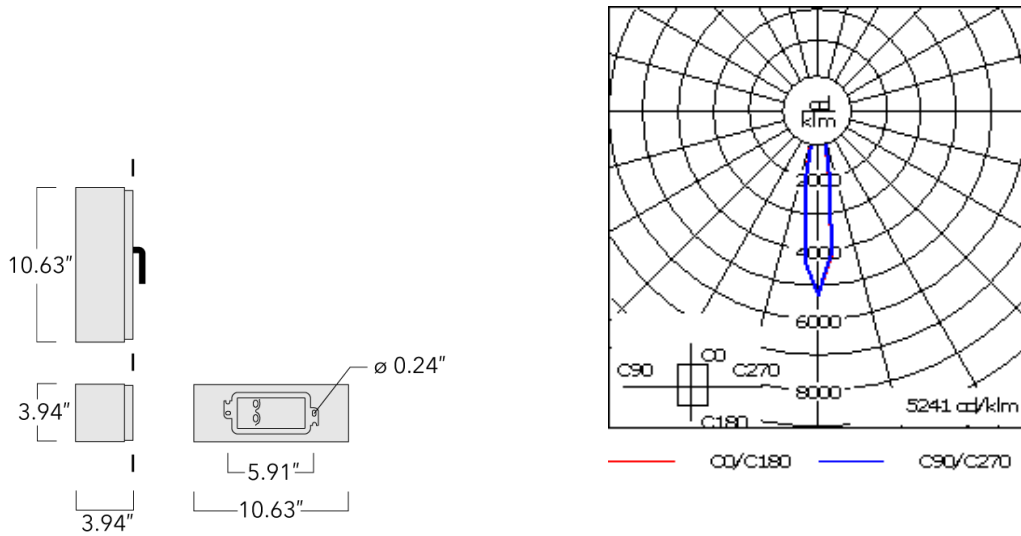

Specifications

Material description

Body	Marine-grade, die-cast aluminium alloy
Lens	Safety glass lens
Colors	RAL9004 Black RAL9007 Grey Metallic RAL9016 White RAL8019 Dark Bronze
Gasket	Silicone CCG® Controlled Compression Gasket
Fasteners	PCS Polymer Coated Stainless Steel Hardware
Ingress protection	IP66
Impact resistance	IK08
Corrosion resistance	5CE

Electrical description

Power supply	Integral [ECG] electronic driver 120V-277V. 0-10V dimmable, to be specified with order.
Driver / Ballast	Standard. Optional DALI version available. To be specified at time of ordering.

WE-EF LIGHTING USA, LLC

410-D Keystone Drive, 15086 Warrendale, PA 15086 - Phone: +1 724 742 0030
customersupport.usa@we-ef.com - <https://we-ef.com/us>
Subject to technical changes and errors. - Generated on 11/23/2024