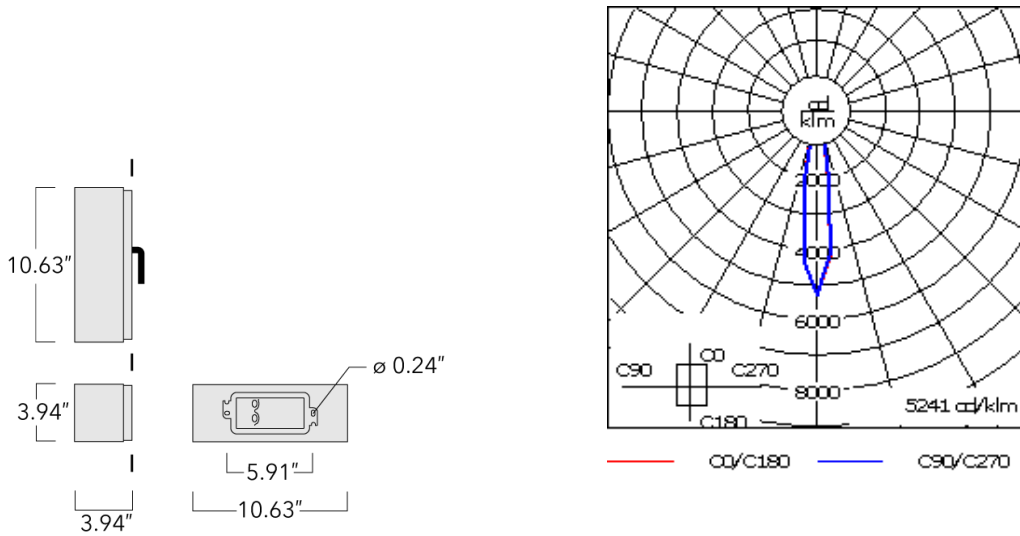

131-9996

RLS420 LED

we-ef

Specifications

Material description

Body	Marine-grade, die-cast aluminium alloy
Lens	Safety glass lens
Colors	 RAL9004 Black RAL9007 Grey Metallic RAL9016 White RAL8019 Dark Bronze
Gasket	Silicone CCG® Controlled Compression Gasket
Fasteners	PCS Polymer Coated Stainless Steel Hardware
Ingress protection	IP66
Impact resistance	IK08
Corrosion resistance	5CE

Electrical description

Power supply	Integral [ECG] electronic driver 120V-277V. 0-10V dimmable, to be specified with order.
Driver / Ballast	Standard. Optional DALI version available. To be specified at time of ordering.

WE-EF LIGHTING USA, LLC

410-D Keystone Drive, 15086 Warrendale, PA 15086 - Phone: +1 724 742 0030

customersupport.usa@we-ef.com - <https://we-ef.com/us>

Subject to technical changes and errors. - Generated on 11/23/2024