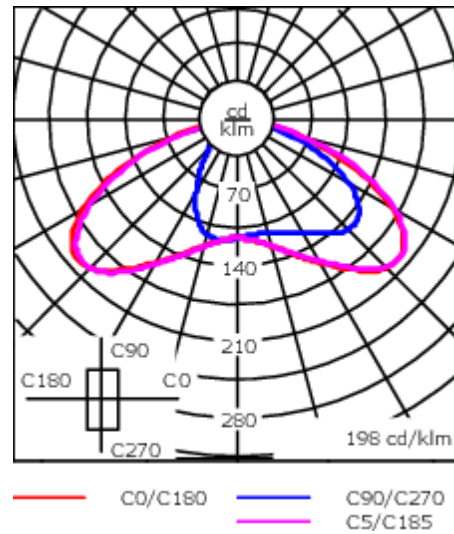

Specifications

Material description

Body	Marine-grade, die-cast aluminium alloy
Lens	Safety glass lens
Colours	RAL9004 Signal black RAL9007 Grey aluminium RAL7016 Anthracite grey RAL9016 Traffic white
Gasket	Silicone CCG® Controlled Compression Gasket
Fasteners	PCS Polymer Coated Stainless Steel Hardware
Ingress protection	IP66
Impact resistance	IK08
Corrosion resistance	5CE

Electrical description

Driver / Ballast	Standard. Optional DALI version available. To be specified at time of ordering.

Additional information

Lifetime	Ta=25° L90B10 > 90000h