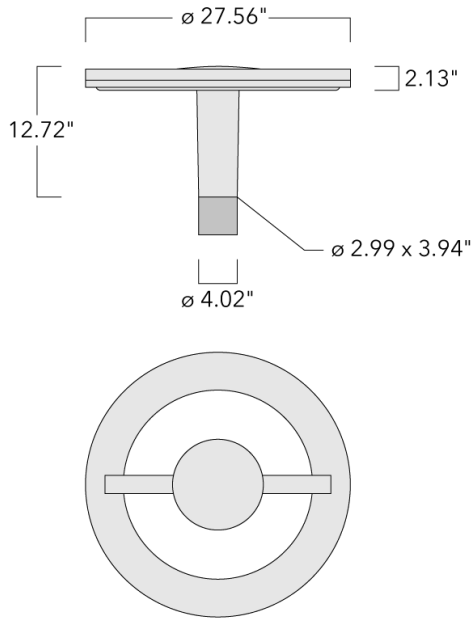

Recommended mounting height 10-20 ft, depending on wattage selected; brackets to be ordered separately.

Specify product with 7 Digit product code - Finish Color. Accessories, such as mounting, optical, and electrical, must be specified separately.

Example: XXX-XXXX-9004 (Black)  
+ XXX-XXXX (Accessory 1)

Weight	28.22 lb
Light distribution	[C50] Type V Short
Light source	LED-36/36W / 350 mA - 4000 K
CRI	80
Power supply	electronic gear
BUG	B2 U0 G1
LEDs	36
Rated input power	39 W

## Specifications