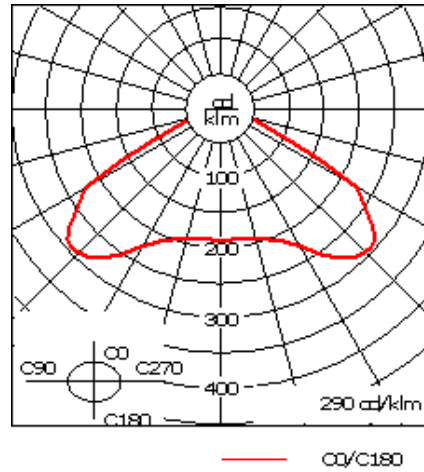

Example: XXX-XXXX-9004 (Black)  
+ XXX-XXXX (Accessory 1)

Weight	28.22 lb
Light distribution	[C50] Type V Short
Light source	LED-36/36W / 350 mA - 4000 K
CRI	80
Power supply	electronic gear
BUG	B2 U0 G1
LEDs	36
Rated input power	39 W

**Nominal Lumen (lm)**

LED Lumen	170
Total Lumen	6120
Tj	85

**Rated lumens (lm)**

LED Lumen	160.4
Total Lumen	5775.9
Ta	25

**WE-EF LIGHTING USA, LLC**

410-D Keystone Drive, 15086 Warrendale, PA 15086 - Phone: +1 724 742 0030  
customersupport.usa@we-ef.com - <https://we-ef.com/us>  
Subject to technical changes and errors. - Generated on 11/23/2024