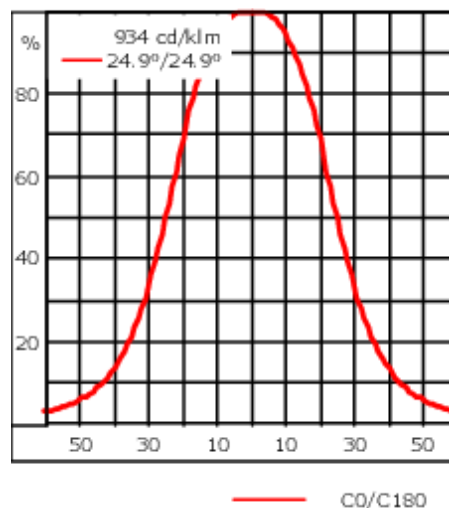

Specifications

Material description

Body	Marine-grade, all-aluminium construction
Lens	Safety glass lens
Colours	RAL9004 Signal black RAL9007 Grey aluminium RAL7016 Anthracite grey RAL9016 Traffic white
Gasket	Silicone CCG® Controlled Compression Gasket
Fasteners	PCS hardware
Ingress protection	IP66
Impact resistance	IK07
Corrosion resistance	5CE

Electrical description

Power supply	220-240V / 50-60 Hz
Driver / Ballast	Integral EC electronic converter in thermally-separated compartment

Additional information

Lifetime	Ta=25° L90B10 > 90000h