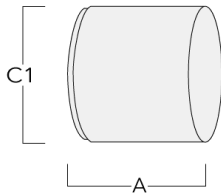

Knuckle permits 350° horizontal and 90° vertical aiming of optics.

Specify product with 7 Digit product code - Finish Color. Accessories, such as mounting, optical, and electrical, must be specified separately.

### Snoot

---

Description	Part ID	A	C1
Snoot ET	145-0030	2.36"	4.72"

---

---