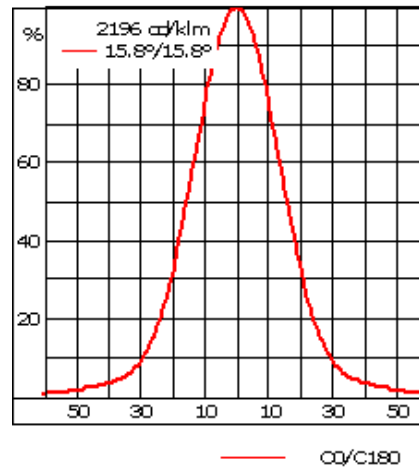

FLC121 LED - Wall bracket

Specifications

Material description

Body	Marine-grade, all-aluminium construction
Lens	Clear tempered glass lens.
Colors	 RAL9004 Black RAL9007 Grey Metallic RAL9016 White RAL8019 Dark Bronze
Gasket	Silicone rubber gasket
Fasteners	PCS Polymer Coated Stainless Steel hardware
Ingress protection	IP55
Impact resistance	IK07
Corrosion resistance	5CE

Electrical description

Power supply	Integral [ECG] electronic 0-10 V dimmable driver in 120-277 universal voltage
Driver / Ballast	Integral EC electronic converter in thermally-separated compartment
Surge protection	Integral 10kV Surge Protector

WE-EF LIGHTING USA, LLC

410-D Keystone Drive, 15086 Warrendale, PA 15086 - Phone: +1 724 742 0030

customersupport.usa@we-ef.com - <https://we-ef.com/us>

Subject to technical changes and errors. - Generated on 10/23/2024