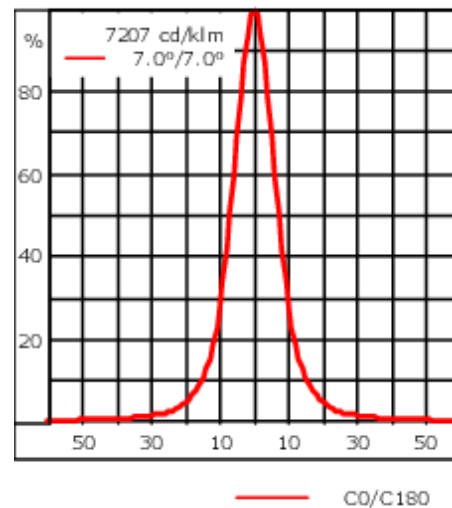

Spécifications

Description du matériel

Corps	Corps en fonte d'aluminium, visserie inox avec traitement PCS
Lentille	Verre de sécurité
Couleurs	RAL9004 Noir de sécurité RAL9007 Aluminium gris RAL7016 Gris anthracite RAL9016 Blanc signalisation
Joint	Joint silicone CCG®
Visserie	PCS Inox avec recouvrement polymère
IP	IP55
IK	IK07
Protection contre la corrosion	5CE

Description électrique

Alimentation électrique	220-240V / 50-60 Hz
Driver	Driver électronique séparé thermiquement

Informations complémentaires

Durée de vie	Ta=25° L90B10 > 90000h
Classe d'efficacité énergétique	C-D

WE-EF Switzerland AG

Himmelrichstrasse 6, 6003 Luzern - Téléphone: +41 22 752 49 94

info.switzerland@we-ef.com - <https://we-ef.com/ch_fr>

Sous réserve de modifications techniques et d'erreurs. - Généré le 23/10/2024