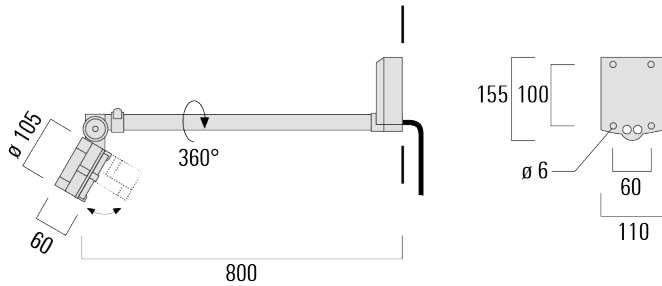

Specifications

Material description

Body	Marine-grade, all-aluminium construction
Lens	Safety glass lens
Colours	RAL9004 Signal black RAL9007 Grey aluminium RAL7016 Anthracite grey RAL9016 Traffic white
Gasket	Silicone CCG® Controlled Compression Gasket
Fasteners	PCS hardware
Ingress protection	IP66
Impact resistance	IK07
Corrosion resistance	5CE

Electrical description

Power supply	220-240V / 50-60 Hz
Driver / Ballast	Integral EC electronic converter in thermally-separated compartment

Additional information

Lifetime	Ta=25° L90B10 > 90000h