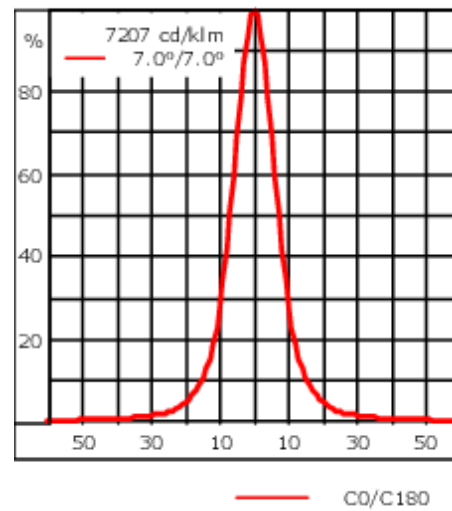

Specifications

Material description

Body	Marine-grade, all-aluminium construction
Lens	Safety glass lens
Colours	RAL9004 Signal black RAL9007 Grey aluminium RAL7016 Anthracite grey RAL9016 Traffic white
Gasket	Silicone CCG® Controlled Compression Gasket
Fasteners	PCS hardware
Ingress protection	IP66
Impact resistance	IK07
Corrosion resistance	5CE

Electrical description

Power supply	220-240V / 50-60 Hz
Driver / Ballast	Integral EC electronic converter in thermally-separated compartment

Additional information

Lifetime	Ta=25° L90B10 > 90000h